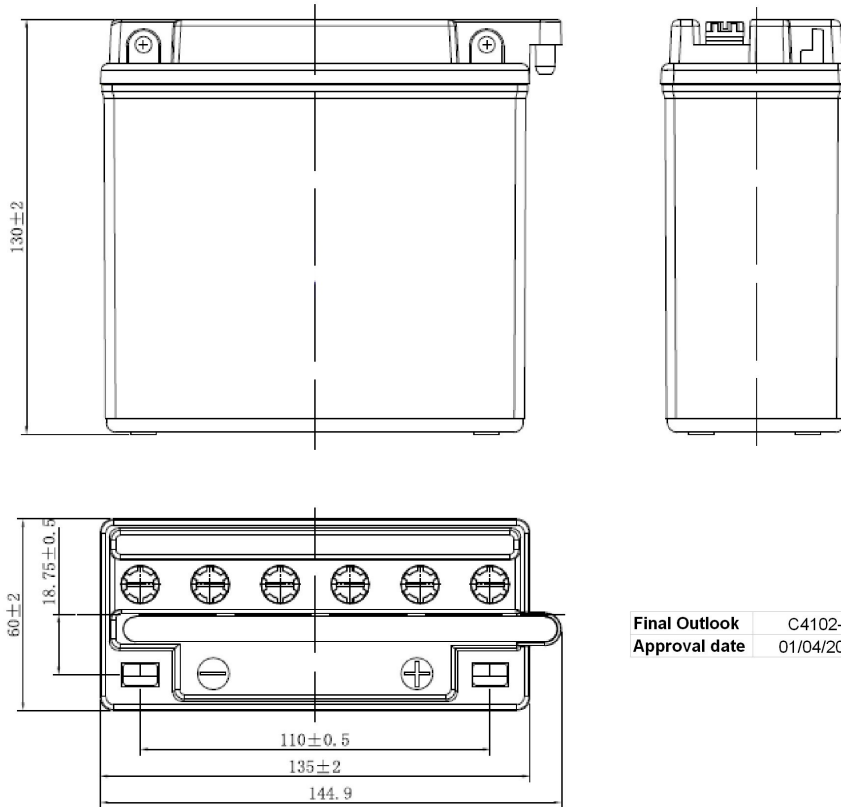

Central Article Code: C41006D02-A
 Local Code: 12N5,5-3B

Created: 02/09/2005
 Modified: 28/02/2018

PERFORMANCES		CONTAINER	
Voltage (V):	12 V	Type:	C41 WHITE
C20 (Ah):	5.5 10 h	Hold Down:	B0
Cranking (A):	45 EN	H.D. Adapter:	No
Charge:	DRY	COVER	
Technology:	Vented/Flooded	Type:	Motorbike (B ve BLACK
Grid:	Low Sb	Polarity:	ETN 0
		Terminals:	M06
		Terminal Adapter:	No
		SOCI:	No
		Ventilation:	Moto-B
		Filter:	No
		Lateral Plug:	No
STD. DIMENSIONS		PLUGS	
Length (mm ± 2):	135	Type:	6 x Moto Plug RED
Width (mm ± 2):	60	HANDLES	
Height (mm ± 2):	130	Type:	None
Total Weight (kg ± 5%):	2.10	OTHERS	
		Degassing Tube:	No

All figures show nominal values. Tolerances are according to EN50342 and applicable European Regulations.