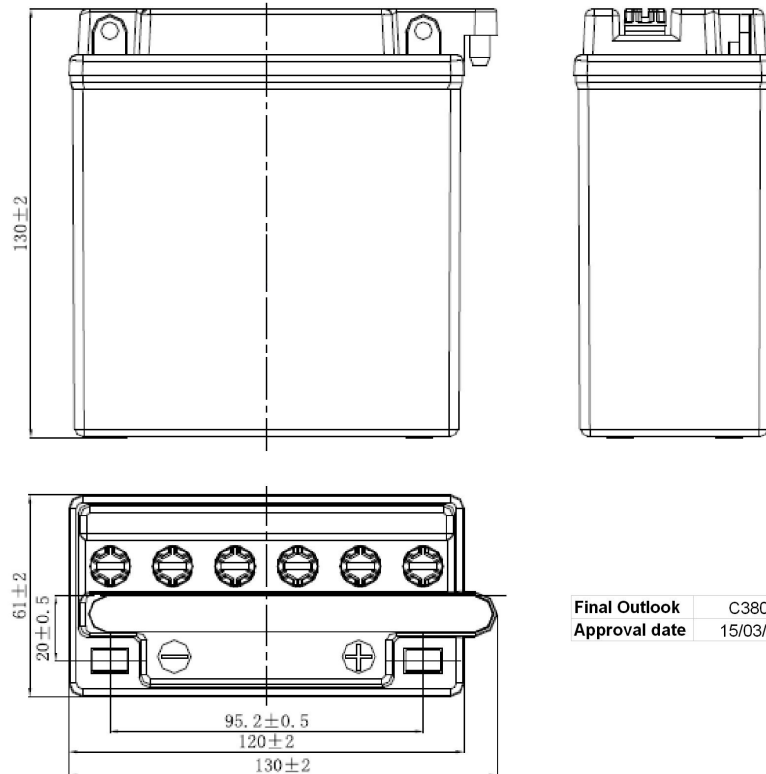

Central Article Code: C38004D03-A
 Local Code: 12N5-3B

Created: 02/09/2005
 Modified: 28/02/2018

Final Outlook	C3803-A
Approval date	15/03/2010

PERFORMANCES		CONTAINER	
Voltage (V):	12 V	Type:	C38 WHITE
C20 (Ah):	5.0 10 h	Hold Down:	B0
Cranking (A):	40 EN	H.D. Adapter:	No
Charge:	DRY	COVER	
Technology:	Vented/Flooded	Type:	Motorbike (B ve BLACK
Grid:	Low Sb	Polarity:	ETN 0
		Terminals:	M06
		Terminal Adapter:	No
		SOCI:	No
		Ventilation:	Moto-B
		Filter:	No
		Lateral Plug:	No
STD. DIMENSIONS		PLUGS	
Length (mm ± 2):	120	Type:	6 x Moto Plug RED
Width (mm ± 2):	60	HANDLES	
Height (mm ± 2):	130	Type:	None
Total Weight (kg ± 5%):	2.00	OTHERS	
		Degassing Tube:	No

All figures show nominal values. Tolerances are according to EN50342 and applicable European Regulations.