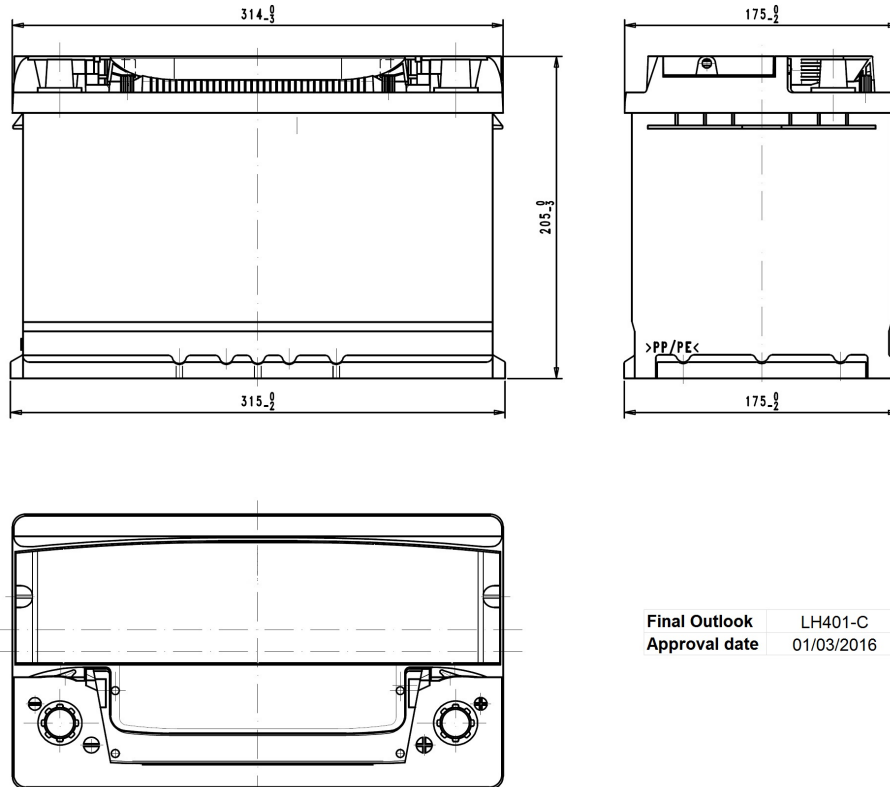

Central Article Code: LH4085C01-C
 Local Code: EA1050

Created: 22/02/2016
 Modified: 20/12/2018

PERFORMANCES

Voltage (V): 12 V
 C20 (Ah): 105.0 20 h
 Cranking (A): 850 EN
 Charge: WET
 Technology: Vented/Flooded
 Grid: Ca/Ca

STD. DIMENSIONS

Length (mm ± 2): 315
 Width (mm ± 2): 175
 Height (mm ± 2): 205
 Total Weight (kg ± 5%): 23.10

All figures show nominal values. Tolerances are according to EN50342 and applicable European Regulations.

CONTAINER

Type: LH4 GREY DARK
 Hold Down: B13
 H.D. Adapter: No

COVER

Type: Double with Rigi GREY DARK
 Polarity: ETN 0
 Terminals: EN taper post
 Terminal Adapter: No
 SOCI: No
 Ventilation: Central
 Filter: 2 Filters
 Lateral Plug: Standard Right side BLACK shape