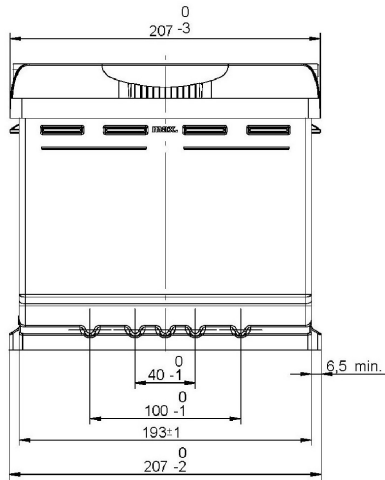

Central Article Code: L01054C03-A
 Local Code: EA530

Created: 11/11/2013
 Modified: 20/12/2018

Final Outlook	L0103-A
Approval date	15/02/2014

PERFORMANCES

Voltage (V): 12 V
 C20 (Ah): 53.0 20 h
 Cranking (A): 540 EN
 Charge: WET
 Technology: Vented/Flooded
 Grid: Ca/Ca

STD. DIMENSIONS

Length (mm ± 2): 207
 Width (mm ± 2): 175
 Height (mm ± 2): 190
 Total Weight (kg ± 5%): 12.80

All figures show nominal values. Tolerances are according to EN50342 and applicable European Regulations.

CONTAINER

Type: L01 GREY DARK
 Hold Down: B13
 H.D. Adapter: No

COVER

Type: Double with Rigi GREY DARK
 Polarity: ETN 0
 Terminals: EN taper post
 Terminal Adapter: No
 SOCI: No
 Ventilation: Central
 Filter: 2 Filters
 Lateral Plug: Standard Right side BLACK shape