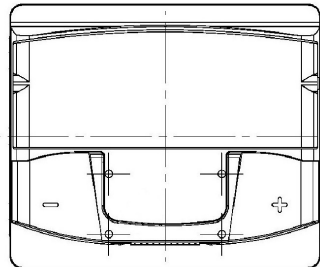

Central Article Code: L01054C03-A
 Local Code: EA530

Created: 11/11/2013
 Modified: 20/12/2018

Final Outlook	L0103-A
Approval date	15/02/2014

PERFORMANCES

Voltage (V): 12 V
 C20 (Ah): 53.0 20 h
 Cranking (A): 540 EN
 Charge: WET
 Technology: Vented/Flooded
 Grid: Ca/Ca

STD. DIMENSIONS

Length (mm ± 2): 207
 Width (mm ± 2): 175
 Height (mm ± 2): 190
 Total Weight (kg ± 5%): 12.80

All figures show nominal values. Tolerances are according to EN50342 and applicable European Regulations.

CONTAINER

Type: L01 GREY DARK
 Hold Down: B13
 H.D. Adapter: No

COVER

Type: Double with Rigi GREY DARK
 Polarity: ETN 0
 Terminals: EN taper post
 Terminal Adapter: No
 SOCI: No
 Ventilation: Central
 Filter: 2 Filters
 Lateral Plug: Standard Right side BLACK shape