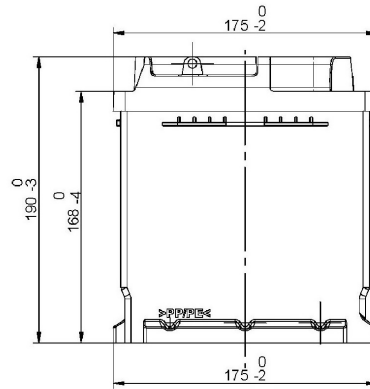

Central Article Code: L01054C03-A
 Local Code: EA530

Created: 11/11/2013
 Modified: 20/12/2018

Final Outlook	L0103-A
Approval date	15/02/2014

PERFORMANCES

Voltage (V): 12 V
 C20 (Ah): 53.0 20 h
 Cranking (A): 540 EN
 Charge: WET
 Technology: Vented/Flooded
 Grid: Ca/Ca

STD. DIMENSIONS

Length (mm ± 2): 207
 Width (mm ± 2): 175
 Height (mm ± 2): 190
 Total Weight (kg ± 5%): 12.80

All figures show nominal values. Tolerances are according to EN50342 and applicable European Regulations.

CONTAINER

Type: L01 GREY DARK
 Hold Down: B13
 H.D. Adapter: No

COVER

Type: Double with Rigi GREY DARK
 Polarity: ETN 0
 Terminals: EN taper post
 Terminal Adapter: No
 SOCI: No
 Ventilation: Central
 Filter: 2 Filters
 Lateral Plug: Standard Right side BLACK shape