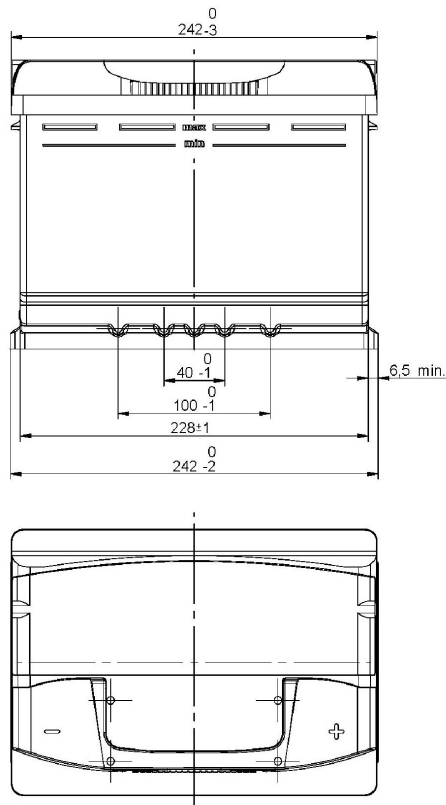

Central Article Code: L02066C05-A
Local Code: EA640

Created: 11/11/2013
Modified: 20/12/2018

Final Outlook	L0205-A
Approval date	15/02/2014

PERFORMANCES

Voltage (V):	12 V	
C20 (Ah):	64.0	20 h
Cranking (A):	640	EN
Charge:	WET	
Technology:	Vented/Flooded	
Grid:	Ca/Ca	

STD. DIMENSIONS

Length (mm ± 2):	242
Width (mm ± 2):	175
Height (mm ± 2):	190
Total Weight (kg ± 5%):	15.00

All figures show nominal values. Tolerances are according to EN50342 and applicable European Regulations.

CONTAINER

Type:	L02	GREY DARK
Hold Down:	B13	
H.D. Adapter:	No	

COVER

Type:	Double with Rigi GREY DARK		
Polarity:	ETN 0		
Terminals:	EN taper post		
Terminal Adapter:	No		
SOCI:	No		
Ventilation:	Central		
Filter:	2 Filters		
Lateral Plug:	Standard	Right side	BLACK shape

PLUGS

Type:	1 x Vent Seale	GREY DARK

HANDLES

Type:	1 x PSL AM	GREY DARK

OTHERS

Degassing Tube:	No