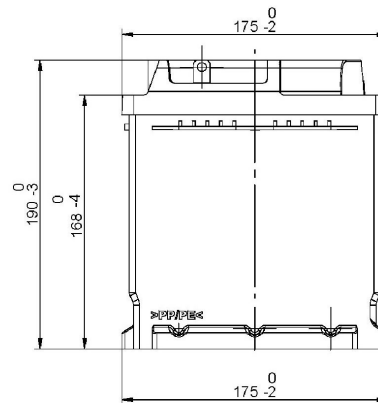

Central Article Code: L02066C05-A
Local Code: EA640

Created: 11/11/2013
Modified: 20/12/2018

Final Outlook	L0205-A
Approval date	15/02/2014

PERFORMANCES

Voltage (V):	12 V	
C20 (Ah):	64.0	20 h
Cranking (A):	640	EN
Charge:	WET	
Technology:	Vented/Flooded	
Grid:	Ca/Ca	

STD. DIMENSIONS

Length (mm ± 2):	242
Width (mm ± 2):	175
Height (mm ± 2):	190
Total Weight (kg ± 5%):	15.00

All figures show nominal values. Tolerances are according to EN50342 and applicable European Regulations.

CONTAINER

Type:	L02	GREY DARK
Hold Down:	B13	
H.D. Adapter:	No	

COVER

Type:	Double with Rigi GREY DARK		
Polarity:	ETN 0		
Terminals:	EN taper post		
Terminal Adapter:	No		
SOCI:	No		
Ventilation:	Central		
Filter:	2 Filters		
Lateral Plug:	Standard	Right side	BLACK shape

PLUGS

Type:	1 x Vent Seale	GREY DARK

HANDLES

Type:	1 x PSL AM	GREY DARK

OTHERS

Degassing Tube:	No