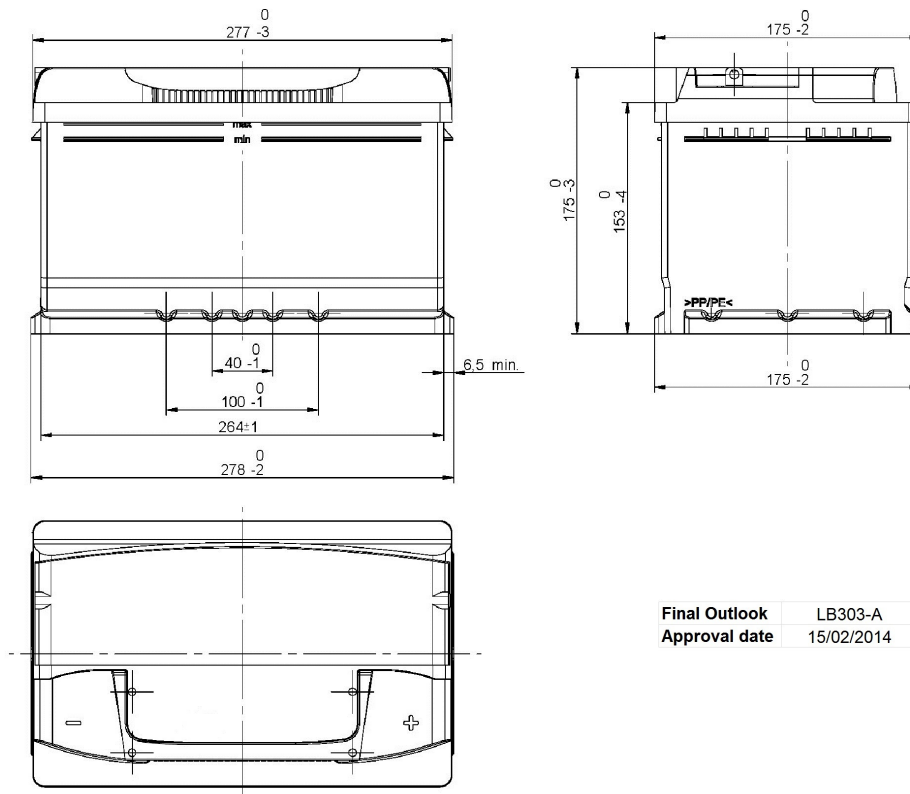

Central Article Code: LB3070C03-A
Local Code: EA722

Created: 11/11/2013
Modified: 20/12/2018

Final Outlook LB303-A
Approval date 15/02/2014

PERFORMANCES

Voltage (V):	12 V	
C20 (Ah):	72.0	20 h
Cranking (A):	720	EN
Charge:	WET	
Technology:	Vented/Flooded	
Grid:	Ca/Ca	

STD. DIMENSIONS

Length (mm ± 2):	278
Width (mm ± 2):	175
Height (mm ± 2):	175
Total Weight (kg ± 5%):	15.80

All figures show nominal values. Tolerances are according to EN50342 and applicable European Regulations.

CONTAINER

Type:	LB3	GREY DARK
Hold Down:	B13	
H.D. Adapter:	No	

COVER

Type:	Double with Rigi GREY DARK		
Polarity:	ETN 0		
Terminals:	EN taper post		
Terminal Adapter:	No		
SOCI:	No		
Ventilation:	Central		
Filter:	2 Filters		
Lateral Plug:	Standard	Right side	BLACK shape

PLUGS

Type:	1 x Vent Seale	GREY DARK

HANDLES

Type:	1 x PSL AM	GREY DARK

OTHERS

Degassing Tube:	No