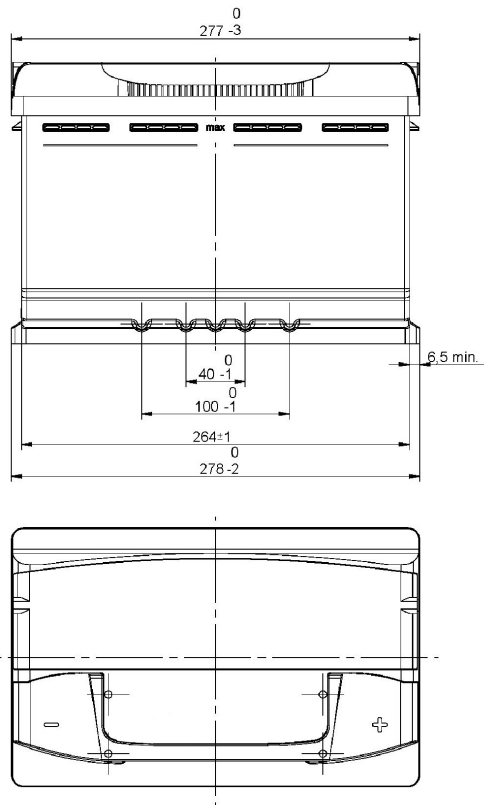

Central Article Code: L03078C03-A
Local Code: EA770

Created: 11/11/2013
Modified: 20/12/2018

Final Outlook L0303-A
Approval date 15/02/2014

PERFORMANCES

Voltage (V): 12 V
C20 (Ah): 77.0 20 h
Cranking (A): 760 EN
Charge: WET
Technology: Vented/Flooded
Grid: Ca/Ca

STD. DIMENSIONS

Length (mm ± 2): 278
Width (mm ± 2): 175
Height (mm ± 2): 190
Total Weight (kg ± 5%): 18.00

All figures show nominal values. Tolerances are according to EN50342 and applicable European Regulations.

CONTAINER

Type: L03 GREY DARK
Hold Down: B13
H.D. Adapter: No

COVER

Type: Double with Rigi GREY DARK
Polarity: ETN 0
Terminals: EN taper post
Terminal Adapter: No
SOCI: No
Ventilation: Central
Filter: 2 Filters
Lateral Plug: Standard Right side BLACK shape

PLUGS

Type: 1 x Vent Seale GREY DARK

HANDLES

Type: 1 x PSL AM GREY DARK

OTHERS

Degassing Tube: No