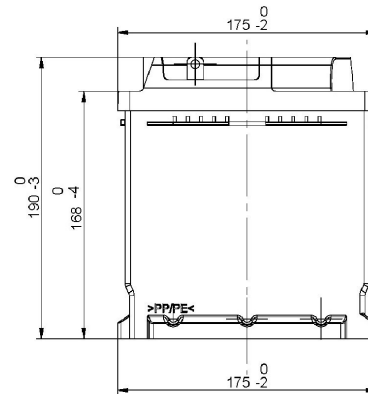

Central Article Code: L03078C03-A
Local Code: EA770

Created: 11/11/2013
Modified: 20/12/2018

Final Outlook L0303-A
Approval date 15/02/2014

PERFORMANCES

Voltage (V): 12 V
C20 (Ah): 77.0 20 h
Cranking (A): 760 EN
Charge: WET
Technology: Vented/Flooded
Grid: Ca/Ca

STD. DIMENSIONS

Length (mm ± 2): 278
Width (mm ± 2): 175
Height (mm ± 2): 190
Total Weight (kg ± 5%): 18.00

All figures show nominal values. Tolerances are according to EN50342 and applicable European Regulations.

CONTAINER

Type: L03 GREY DARK
Hold Down: B13
H.D. Adapter: No

COVER

Type: Double with Rigi GREY DARK
Polarity: ETN 0
Terminals: EN taper post
Terminal Adapter: No
SOCI: No
Ventilation: Central
Filter: 2 Filters
Lateral Plug: Standard Right side BLACK shape

PLUGS

Type: 1 x Vent Seale GREY DARK

HANDLES

Type: 1 x PSL AM GREY DARK

OTHERS

Degassing Tube: No