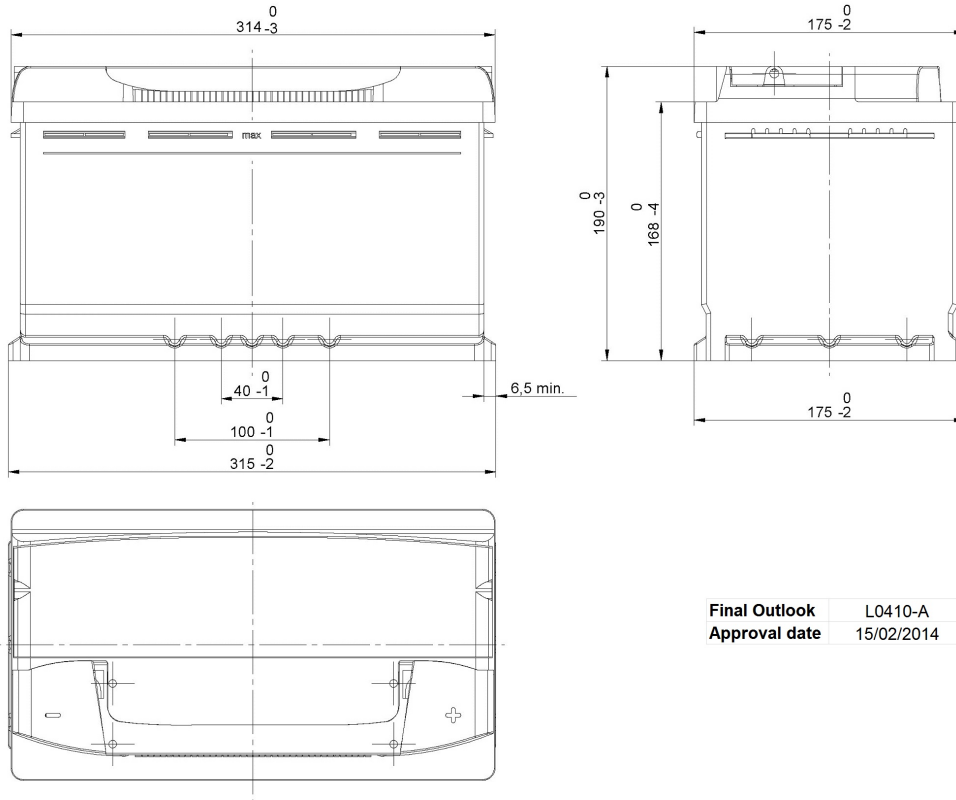

Central Article Code: L04073C10-A
 Local Code: EA900

Created: 11/11/2013
 Modified: 20/12/2018

PERFORMANCES		CONTAINER	
Voltage (V):	12 V	Type:	L04 GREY DARK
C20 (Ah):	90.0 20 h	Hold Down:	B13
Cranking (A):	720 EN	H.D. Adapter:	No
Charge:	WET	COVER	
Technology:	Vented/Flooded	Type:	Double with Rigi GREY DARK
Grid:	Ca/Ca	Polarity:	ETN 0
		Terminals:	EN taper post
		Terminal Adapter:	No
		SOCI:	No
		Ventilation:	Central
		Filter:	2 Filters
		Lateral Plug:	Standard Right side BLACK shape
STD. DIMENSIONS		PLUGS	
Length (mm ± 2):	315	Type:	1 x Vent Seale GREY DARK
Width (mm ± 2):	175	HANDLES	
Height (mm ± 2):	190	Type:	1 x PSL AM GREY DARK
Total Weight (kg ± 5%):	19.50	OTHERS	
		Degassing Tube:	No

All figures show nominal values. Tolerances are according to EN50342 and applicable European Regulations.