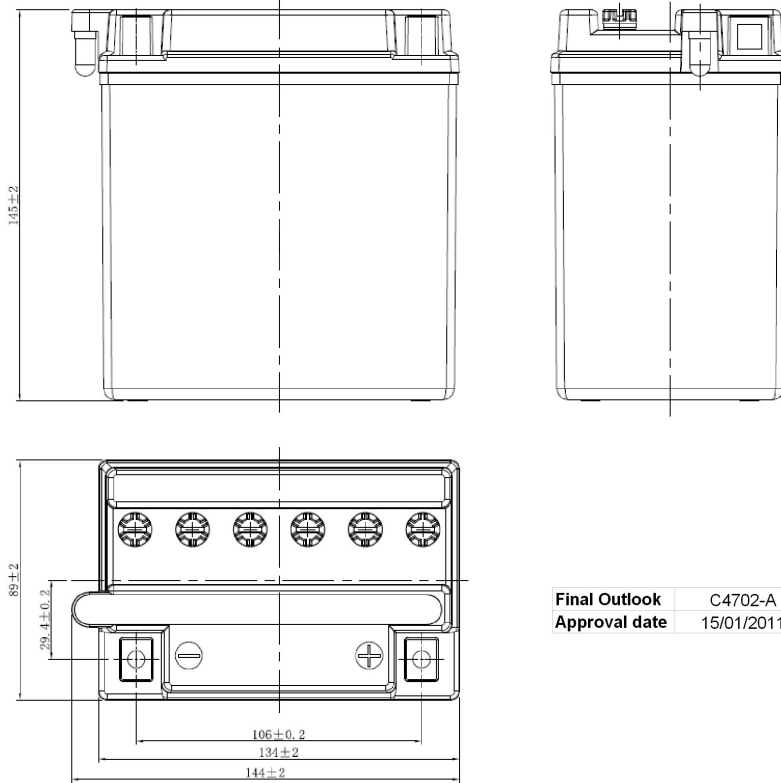

Central Article Code: C47016D02-A  
 Local Code: EB10L-A2

Created: 02/09/2005  
 Modified: 28/02/2018

Final Outlook	C4702-A
Approval date	15/01/2011

PERFORMANCES		CONTAINER	
Voltage (V):	12 V	Type:	C47 WHITE
C20 (Ah):	11.0 10 h	Hold Down:	B0
Cranking (A):	130 EN	H.D. Adapter:	No
Charge:	DRY	COVER	
Technology:	Vented/Flooded	Type:	Motorbike (A ve BLACK
Grid:	Low Sb	Polarity:	ETN 0
		Terminals:	M08
		Terminal Adapter:	No
		SOCI:	No
		Ventilation:	Moto-A
		Filter:	No
		Lateral Plug:	No
STD. DIMENSIONS		PLUGS	
Length (mm ± 2):	135	Type:	6 x Moto Plug RED
Width (mm ± 2):	90	HANDLES	
Height (mm ± 2):	145	Type:	None
Total Weight (kg ± 5%):	4.10	OTHERS	
		Degassing Tube:	No

All figures show nominal values. Tolerances are according to EN50342 and applicable European Regulations.