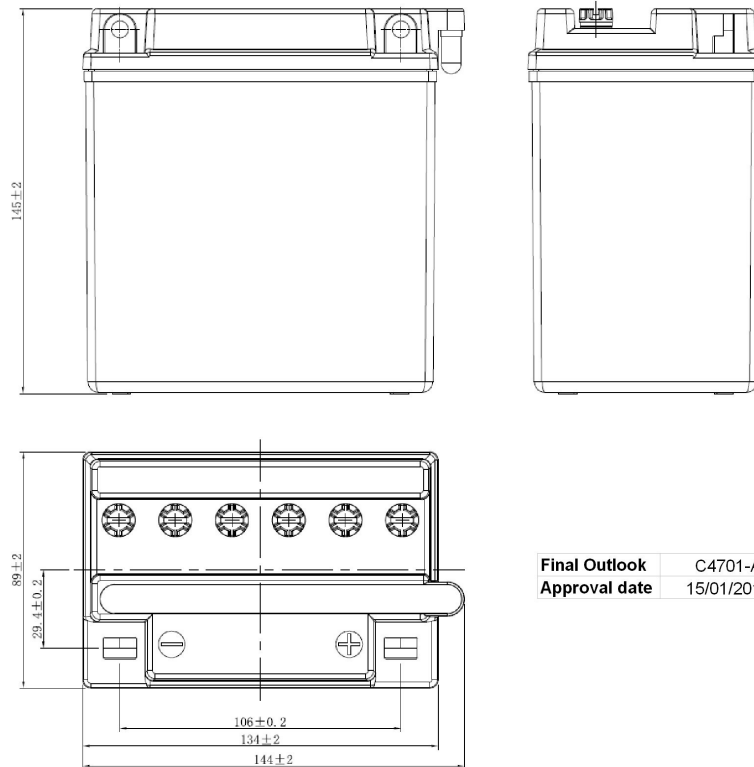

Central Article Code: C47016D01-A
 Local Code: EB10L-B

Created: 02/09/2005
 Modified: 28/02/2018

Final Outlook	C4701-A
Approval date	15/01/2011

PERFORMANCES		CONTAINER	
Voltage (V):	12 V	Type:	C47 WHITE
C20 (Ah):	11.0 10 h	Hold Down:	B0
Cranking (A):	130 EN	H.D. Adapter:	No
Charge:	DRY	COVER	
Technology:	Vented/Flooded	Type:	Motorbike (B ve BLACK
Grid:	Low Sb	Polarity:	ETN 0
		Terminals:	M06
		Terminal Adapter:	No
		SOCI:	No
		Ventilation:	Moto-B
		Filter:	No
		Lateral Plug:	No
STD. DIMENSIONS		PLUGS	
Length (mm ± 2):	135	Type:	6 x Moto Plug RED
Width (mm ± 2):	90	HANDLES	
Height (mm ± 2):	145	Type:	None
Total Weight (kg ± 5%):	4.10	OTHERS	
		Degassing Tube:	No

All figures show nominal values. Tolerances are according to EN50342 and applicable European Regulations.