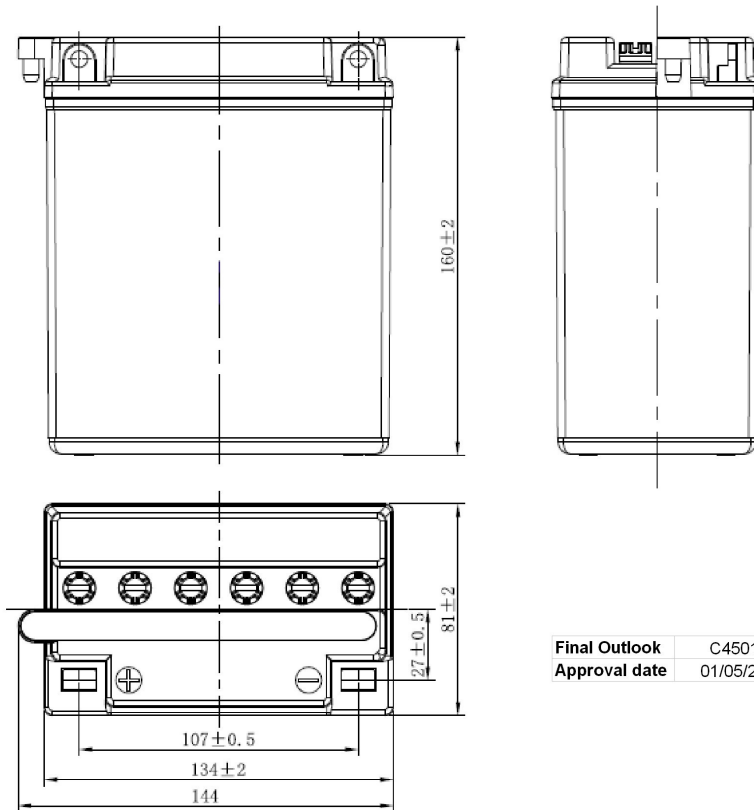

Central Article Code: C45015D01-A
 Local Code: EB12A-A

Created: 02/09/2005
 Modified: 28/02/2018

Final Outlook	C4501-A
Approval date	01/05/2010

PERFORMANCES		CONTAINER	
Voltage (V):	12 V	Type:	C45 WHITE
C20 (Ah):	12.0 10 h	Hold Down:	B0
Cranking (A):	165 EN	H.D. Adapter:	No
Charge:	DRY	COVER	
Technology:	Vented/Flooded	Type:	Motorbike (A ve BLACK
Grid:	Low Sb	Polarity:	ETN 1
		Terminals:	M06
		Terminal Adapter:	No
		SOCI:	No
		Ventilation:	Moto-A
		Filter:	No
		Lateral Plug:	No
STD. DIMENSIONS		PLUGS	
Length (mm ± 2):	135	Type:	6 x Moto Plug RED
Width (mm ± 2):	80	HANDLES	
Height (mm ± 2):	160	Type:	None
Total Weight (kg ± 5%):	4.20	OTHERS	
		Degassing Tube:	No