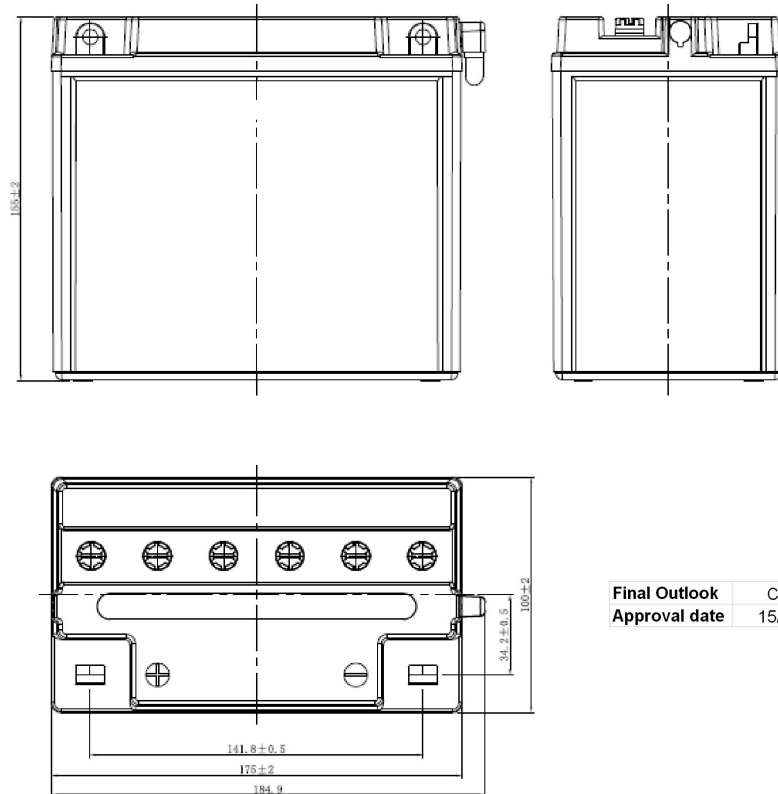

Central Article Code: C62024D01-A
 Local Code: EB16-B

Created: 02/09/2005
 Modified: 28/02/2018

Final Outlook	C6201-A
Approval date	15/05/2010

PERFORMANCES

Voltage (V): 12 V
 C20 (Ah): 19.0 10 h
 Cranking (A): 190 EN
 Charge: DRY
 Technology: Vented/Flooded
 Grid: Low Sb

STD. DIMENSIONS

Length (mm ± 2): 175
 Width (mm ± 2): 100
 Height (mm ± 2): 155
 Total Weight (kg ± 5%): 6.00

All figures show nominal values. Tolerances are according to EN50342 and applicable European Regulations.

CONTAINER

Type: C62 WHITE
 Hold Down: B0
 H.D. Adapter: No

COVER

Type: Motorbike (B ve BLACK)
 Polarity: ETN 1
 Terminals: M06
 Terminal Adapter: No
 SOCI: No
 Ventilation: Moto-B
 Filter: No
 Lateral Plug: No