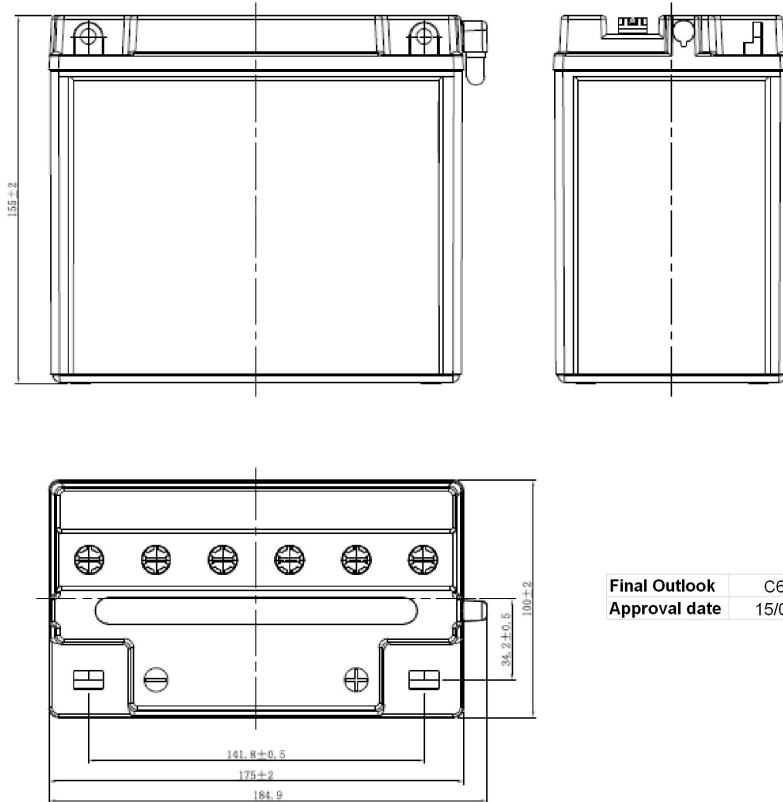

Central Article Code: C62024D02-A
 Local Code: EB16L-B

Created: 02/09/2005
 Modified: 28/02/2018

Final Outlook	C6202-A
Approval date	15/05/2010

PERFORMANCES		CONTAINER	
Voltage (V):	12 V	Type:	C62 WHITE
C20 (Ah):	19.0 10 h	Hold Down:	B0
Cranking (A):	190 EN	H.D. Adapter:	No
Charge:	DRY	COVER	
Technology:	Vented/Flooded	Type:	Motorbike (B ve BLACK
Grid:	Low Sb	Polarity:	ETN 0
		Terminals:	M06
		Terminal Adapter:	No
		SOCI:	No
		Ventilation:	Moto-B
		Filter:	No
		Lateral Plug:	No
STD. DIMENSIONS		PLUGS	
Length (mm ± 2):	175	Type:	6 x Moto Plug RED
Width (mm ± 2):	100	HANDLES	
Height (mm ± 2):	155	Type:	None
Total Weight (kg ± 5%):	6.00	OTHERS	
		Degassing Tube:	No

All figures show nominal values. Tolerances are according to EN50342 and applicable European Regulations.