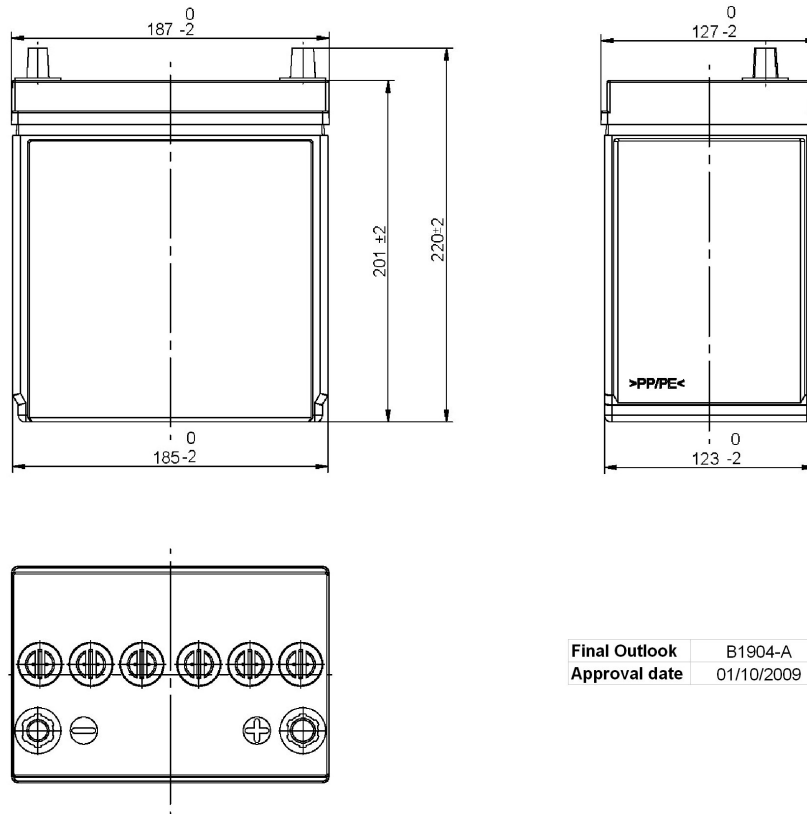

Central Article Code: B19024C04-A
 Local Code: EB356

Created: 01/09/2005
 Modified: 20/12/2018

Final Outlook	B1904-A
Approval date	01/10/2009

PERFORMANCES

Voltage (V):	12 V	
C20 (Ah):	35.0	20 h
Cranking (A):	240	EN
Charge:	WET	
Technology:	Vented/Flooded	
Grid:	Ca/Ca	

CONTAINER

Type:	B19	BLACK
Hold Down:	B0	
H.D. Adapter:	No	

COVER

Type:	Flat/Screw	BLACK
Polarity:	ETN 0	
Terminals:	JIS taper post	
Terminal Adapter:	No	
SOCI:	No	
Ventilation:	Independent	
Filter:	No	
Lateral Plug:	No	

STD. DIMENSIONS

Length (mm ± 2):	187
Width (mm ± 2):	127
Height (mm ± 2):	220
Total Weight (kg ± 5%):	8.90

PLUGS

Type:	6 x M18	BLACK
-------	---------	-------

HANDLES

Type:	None
-------	------

OTHERS

Degassing Tube:	No
-----------------	----