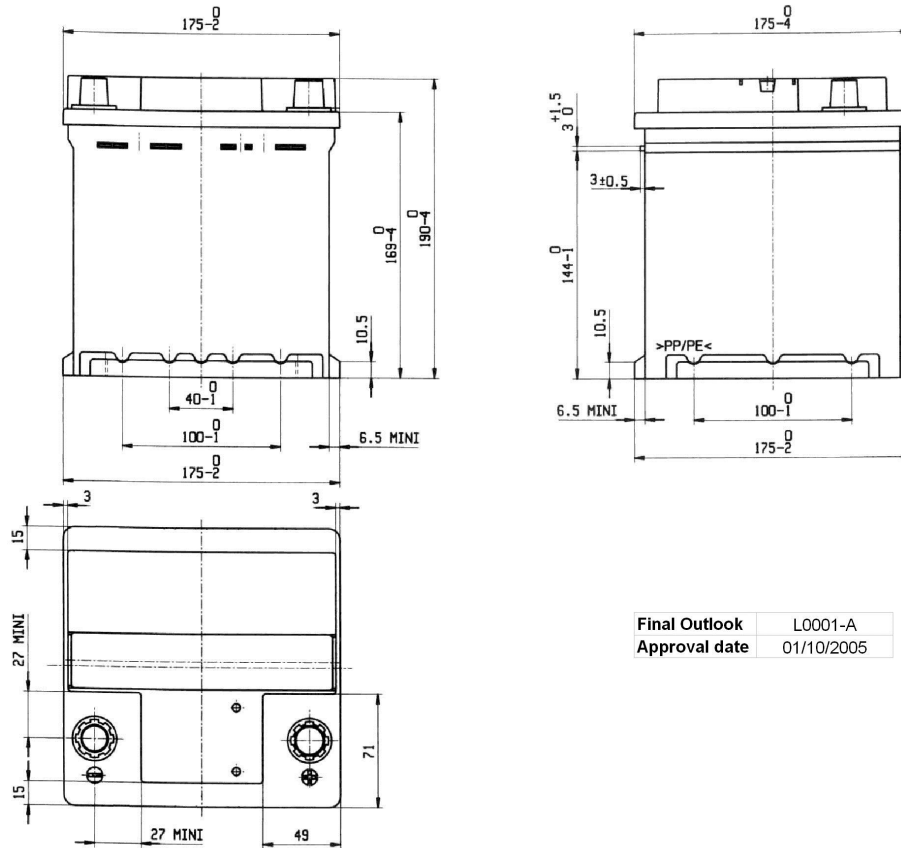

Central Article Code: L00041C01-A
 Local Code: EB440

Created: 17/06/2014
 Modified: 20/12/2018

Final Outlook L0001-A
 Approval date 01/10/2005

PERFORMANCES

Voltage (V):	12 V	
C20 (Ah):	44.0	20 h
Cranking (A):	400	EN
Charge:	WET	
Technology:	Vented/Flooded	
Grid:	Ca/Ca	

CONTAINER

Type:	L00	BLACK
Hold Down:	B13	
H.D. Adapter:	No	

COVER

Type:	EuroStd	BLACK
Polarity:	ETN 0	
Terminals:	EN taper post	
Terminal Adapter:	No	
SOCI:	No	
Ventilation:	Independent	
Filter:	No	
Lateral Plug:	No	

STD. DIMENSIONS

Length (mm ± 2):	175
Width (mm ± 2):	175
Height (mm ± 2):	190
Total Weight (kg ± 5%):	10.70

PLUGS

Type:	1 x Vent	BLACK
-------	----------	-------

HANDLES

Type:	None
-------	------

OTHERS

Degassing Tube:	No
-----------------	----