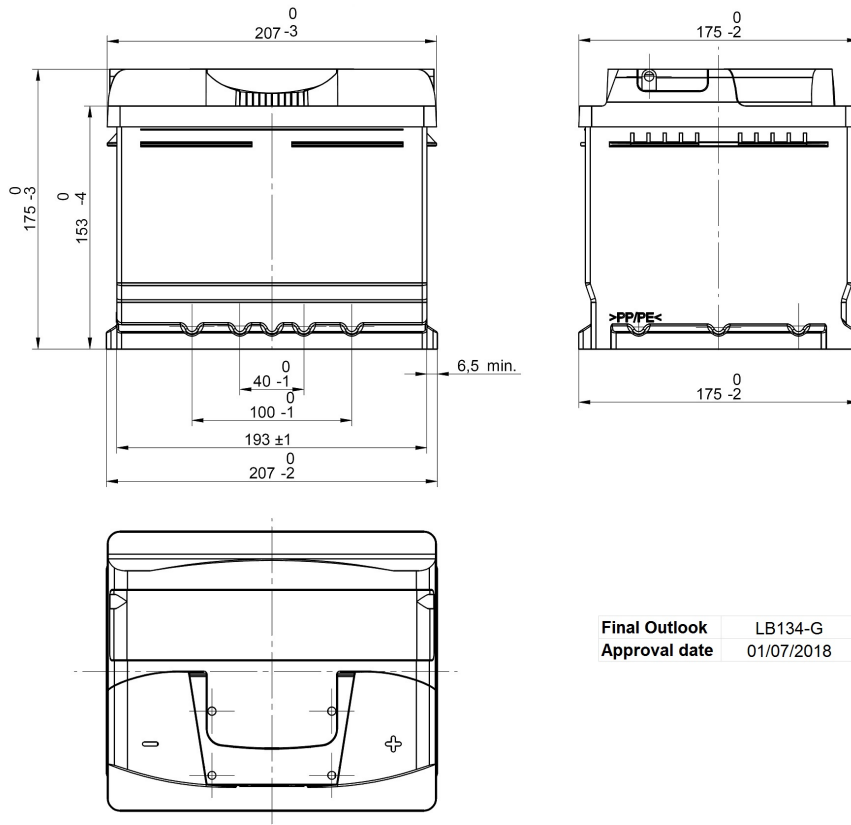

Central Article Code: LB1041C34-G
 Local Code: EB442

Created: 10/05/2018
 Modified: 15/01/2019

Final Outlook	LB134-G
Approval date	01/07/2018

PERFORMANCES		CONTAINER	
Voltage (V):	12 V	Type:	LB1 BLACK
C20 (Ah):	44.0 20 h	Hold Down:	B13
Cranking (A):	420 EN	H.D. Adapter:	No
Charge:	WET	COVER	
Technology:	Vented/Flooded	Type:	NPR BLACK
Grid:	Ca/Ca	Polarity:	ETN 0
		Terminals:	EN taper post
		Terminal Adapter:	No
		SOCI:	No
		Ventilation:	Central
		Filter:	2 Filters
		Lateral Plug:	Standard Right side BLACK shape
STD. DIMENSIONS		PLUGS	
Length (mm ± 2):	207	Type:	1 x NPR (Mani BLACK
Width (mm ± 2):	175	HANDLES	
Height (mm ± 2):	175	Type:	1 x NPR (Standard) BLACK
Total Weight (kg ± 5%):	10.60	OTHERS	
		Degassing Tube:	No

All figures show nominal values. Tolerances are according to EN50342 and applicable European Regulations.