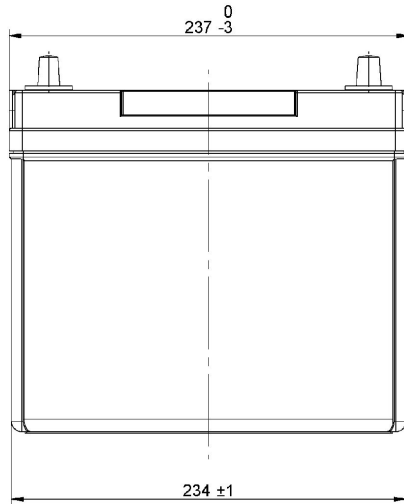

Central Article Code: B24033C21-A
Local Code: EB456

Created: 17/06/2014
Modified: 20/12/2018

Final Outlook	B2421-A
Approval date	15/12/2006

PERFORMANCES

Voltage (V): 12 V
C20 (Ah): 45.0   20 h
Cranking (A): 330   EN
Charge: WET
Technology: Vented/Flooded
Grid: Ca/Ca

STD. DIMENSIONS

Length (mm ± 2): 237
Width (mm ± 2): 127
Height (mm ± 2): 227
Total Weight (kg ± 5%): 11.30

All figures show nominal values. Tolerances are according to EN50342 and applicable European Regulations.

CONTAINER

Type: B24   BLACK
Hold Down: B0
H.D. Adapter: No

COVER

Type: Flat/Screw Integ BLACK
Polarity: ETN 0
Terminals: JIS taper post
Terminal Adapter: No
SOCI: No
Ventilation: Independent
Filter: No
Lateral Plug: No

PLUGS

Type: 6 x M18   BLACK

HANDLES

Type: 1 x Integrated   BLACK

OTHERS

Degassing Tube: No