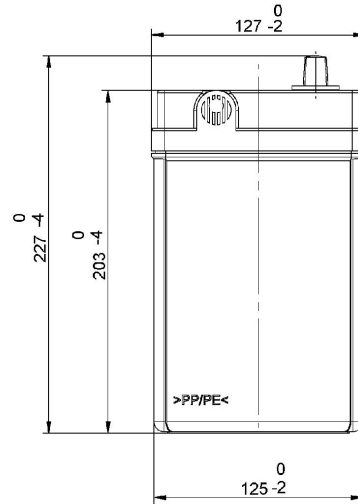

Central Article Code: B24033C21-A
Local Code: EB456

Created: 17/06/2014
Modified: 20/12/2018

Final Outlook	B2421-A
Approval date	15/12/2006

PERFORMANCES

Voltage (V): 12 V
C20 (Ah): 45.0   20 h
Cranking (A): 330   EN
Charge: WET
Technology: Vented/Flooded
Grid: Ca/Ca

STD. DIMENSIONS

Length (mm ± 2): 237
Width (mm ± 2): 127
Height (mm ± 2): 227
Total Weight (kg ± 5%): 11.30

All figures show nominal values. Tolerances are according to EN50342 and applicable European Regulations.

CONTAINER

Type: B24   BLACK
Hold Down: B0
H.D. Adapter: No

COVER

Type: Flat/Screw Integ BLACK
Polarity: ETN 0
Terminals: JIS taper post
Terminal Adapter: No
SOCI: No
Ventilation: Independent
Filter: No
Lateral Plug: No

PLUGS

Type: 6 x M18   BLACK

HANDLES

Type: 1 x Integrated   BLACK

OTHERS

Degassing Tube: No