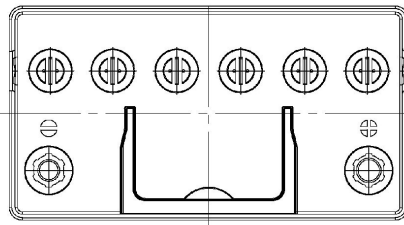

Central Article Code: B24033C21-A
Local Code: EB456

Created: 17/06/2014
Modified: 20/12/2018

Final Outlook	B2421-A
Approval date	15/12/2006

PERFORMANCES

Voltage (V): 12 V
C20 (Ah): 45.0   20 h
Cranking (A): 330   EN
Charge: WET
Technology: Vented/Flooded
Grid: Ca/Ca

STD. DIMENSIONS

Length (mm ± 2): 237
Width (mm ± 2): 127
Height (mm ± 2): 227
Total Weight (kg ± 5%): 11.30

All figures show nominal values. Tolerances are according to EN50342 and applicable European Regulations.

CONTAINER

Type: B24   BLACK
Hold Down: B0
H.D. Adapter: No

COVER

Type: Flat/Screw Integ BLACK
Polarity: ETN 0
Terminals: JIS taper post
Terminal Adapter: No
SOCI: No
Ventilation: Independent
Filter: No
Lateral Plug: No

PLUGS

Type: 6 x M18   BLACK

HANDLES

Type: 1 x Integrated   BLACK

OTHERS

Degassing Tube: No