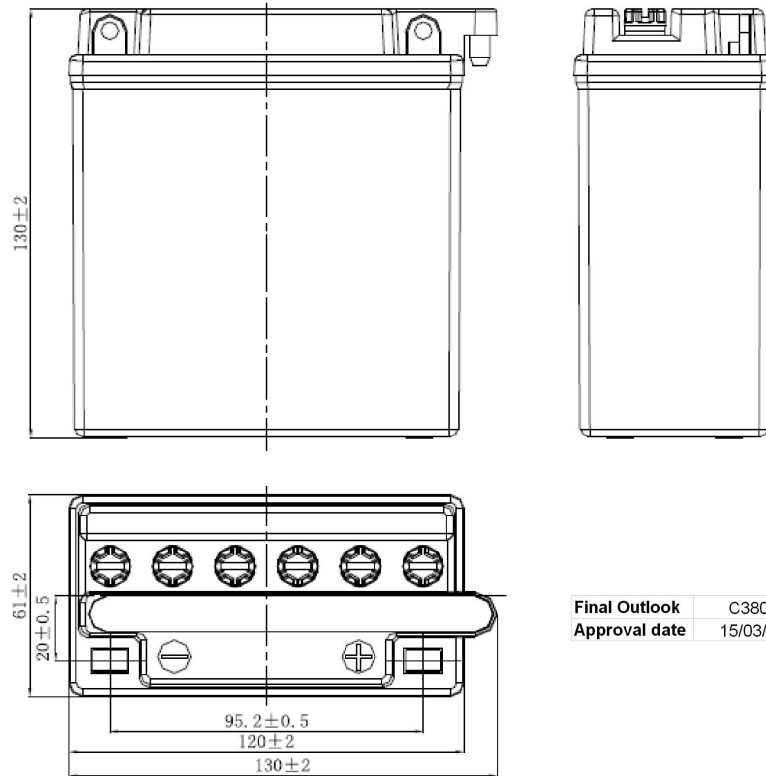

Central Article Code: C38006D03-A  
 Local Code: EB5L-B

Created: 03/12/2009  
 Modified: 28/02/2018

Final Outlook	C3803-A
Approval date	15/03/2010

PERFORMANCES		CONTAINER	
Voltage (V):	12 V	Type:	C38 WHITE
C20 (Ah):	5.0 10 h	Hold Down:	B0
Cranking (A):	65 EN	H.D. Adapter:	No
Charge:	DRY	COVER	
Technology:	Vented/Flooded	Type:	Motorbike (B ve BLACK)
Grid:	Low Sb	Polarity:	ETN 0
		Terminals:	M06
		Terminal Adapter:	No
		SOCI:	No
		Ventilation:	Moto-B
		Filter:	No
		Lateral Plug:	No
STD. DIMENSIONS		PLUGS	
Length (mm ± 2):	120	Type:	6 x Moto Plug RED
Width (mm ± 2):	60	HANDLES	
Height (mm ± 2):	130	Type:	None
Total Weight (kg ± 5%):	2.00	OTHERS	
		Degassing Tube:	No

All figures show nominal values. Tolerances are according to EN50342 and applicable European Regulations.