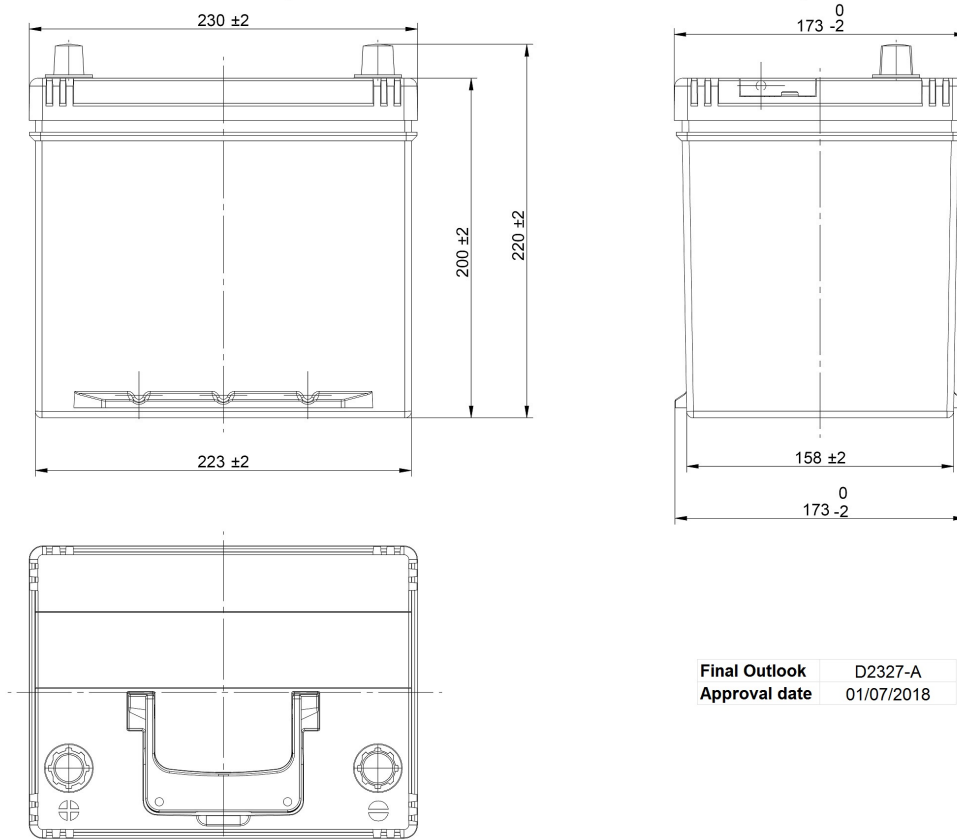

Central Article Code: D23039C27-A
 Local Code: EB605

Created: 10/05/2018
 Modified: 15/06/2018

Final Outlook	D2327-A
Approval date	01/07/2018

PERFORMANCES

Voltage (V):	12 V	
C20 (Ah):	60.0	20 h
Cranking (A):	480	EN
Charge:	WET	
Technology:	Vented/Flooded	
Grid:	Ca/Ca	

CONTAINER

Type:	D23	BLACK
Hold Down:	Korean B1	
H.D. Adapter:	No	

COVER

Type:	Flat/Press integ	BLACK
Polarity:	ETN 1	
Terminals:	EN taper post	
Terminal Adapter:	No	
SOCI:	No	
Ventilation:	Central	
Filter:	1 Filter at Right	
Lateral Plug:	No	

STD. DIMENSIONS

Length (mm ± 2):	230
Width (mm ± 2):	173
Height (mm ± 2):	222
Total Weight (kg ± 5%):	15.00

PLUGS

Type:	1 x VCL Vent	BLACK
-------	--------------	-------

HANDLES

Type:	1 x Integrated	BLACK
-------	----------------	-------