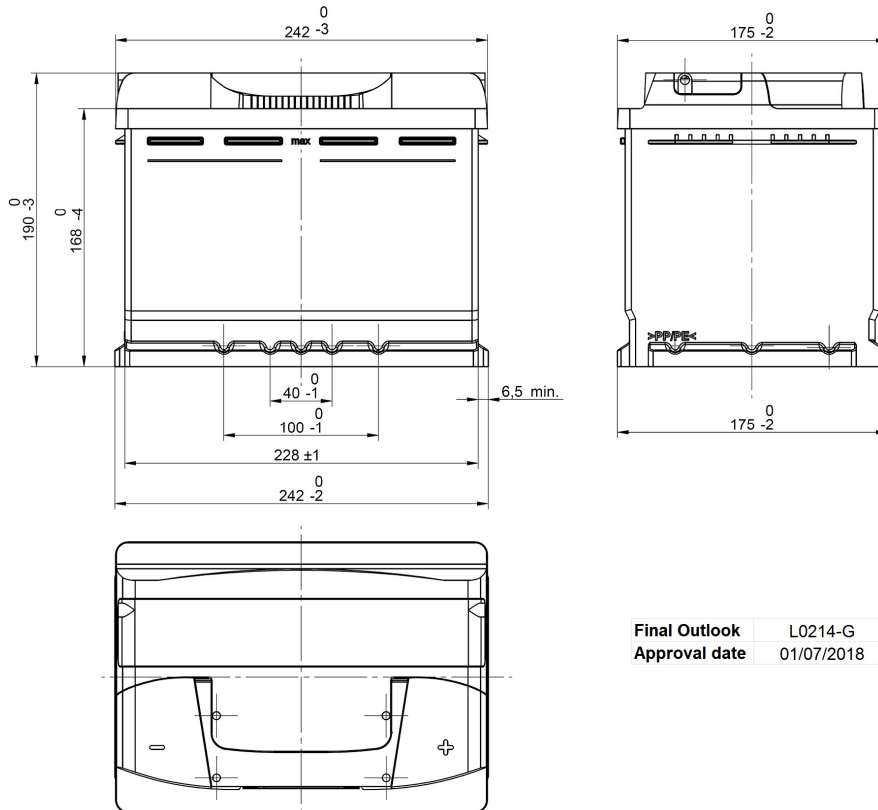

Central Article Code: L02054C14-G
 Local Code: EB620

Created: 10/05/2018
 Modified: 15/01/2019

PERFORMANCES

Voltage (V):	12 V	
C20 (Ah):	62.0	20 h
Cranking (A):	540	EN
Charge:	WET	
Technology:	Vented/Flooded	
Grid:	Ca/Ca	

STD. DIMENSIONS

Length (mm ± 2):	242
Width (mm ± 2):	175
Height (mm ± 2):	190
Total Weight (kg ± 5%):	13.90

All figures show nominal values. Tolerances are according to EN50342 and applicable European Regulations.

CONTAINER

Type:	L02	BLACK
Hold Down:	B13	
H.D. Adapter:	No	

COVER

Type:	NPR	BLACK
Polarity:	ETN 0	
Terminals:	EN taper post	
Terminal Adapter:	No	
SOCI:	No	
Ventilation:	Central	
Filter:	2 Filters	
Lateral Plug:	Standard shape	Right side BLACK