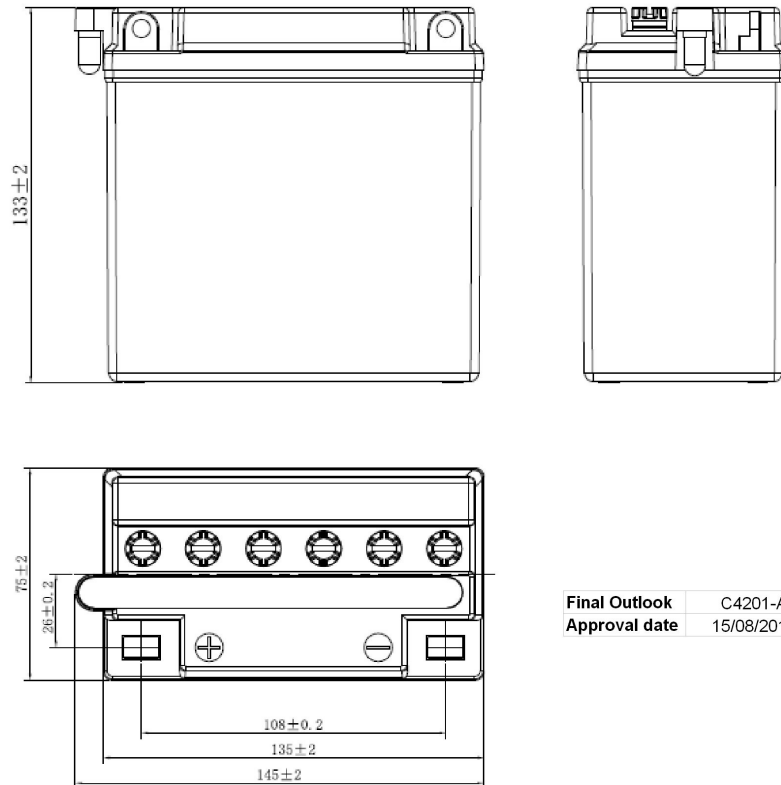

Central Article Code: C42010D01-A
 Local Code: EB7-A

Created: 02/09/2005
 Modified: 28/02/2018

Final Outlook	C4201-A
Approval date	15/08/2010

PERFORMANCES		CONTAINER	
Voltage (V):	12 V	Type:	C42 WHITE
C20 (Ah):	8.0 10 h	Hold Down:	B0
Cranking (A):	85 EN	H.D. Adapter:	No
Charge:	DRY	COVER	
Technology:	Vented/Flooded	Type:	Motorbike (A ve BLACK
Grid:	Low Sb	Polarity:	ETN 1
		Terminals:	M06
		Terminal Adapter:	No
		SOCI:	No
		Ventilation:	Moto-A
		Filter:	No
		Lateral Plug:	No
STD. DIMENSIONS		PLUGS	
Length (mm ± 2):	135	Type:	6 x Moto Plug RED
Width (mm ± 2):	75	HANDLES	
Height (mm ± 2):	135	Type:	None
Total Weight (kg ± 5%):	2.90	OTHERS	
		Degassing Tube:	No

All figures show nominal values. Tolerances are according to EN50342 and applicable European Regulations.