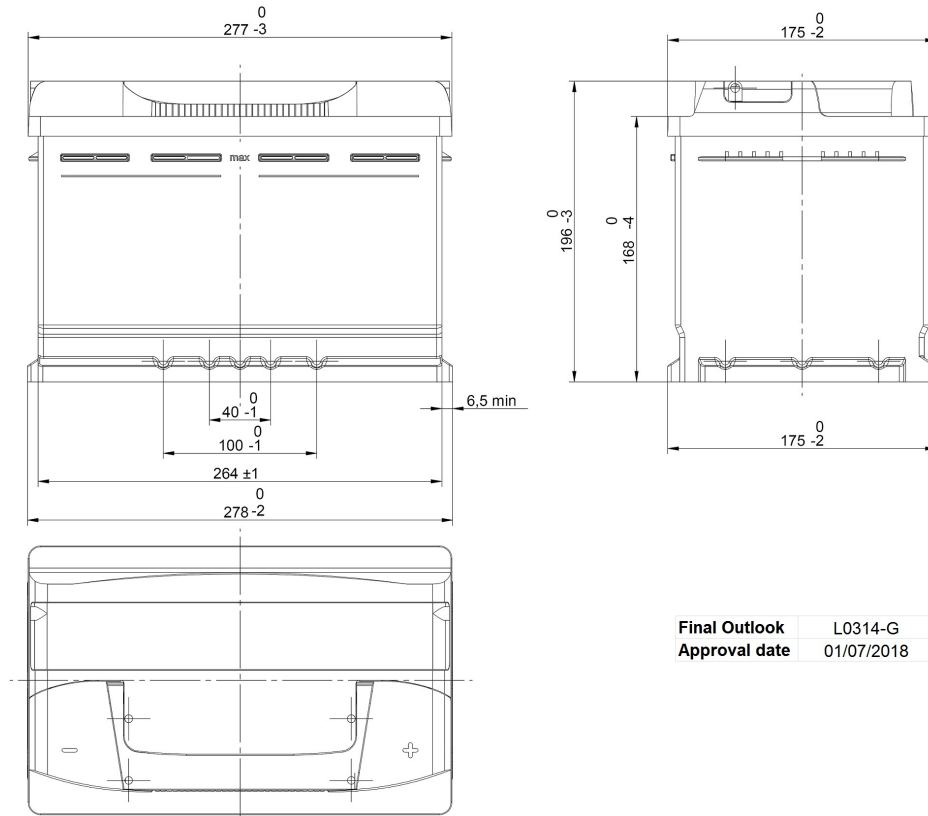

Central Article Code: L03068C14-G
 Local Code: EB740

Created: 10/05/2018
 Modified: 15/01/2019

Final Outlook L0314-G
 Approval date 01/07/2018

PERFORMANCES

Voltage (V): 12 V
 C20 (Ah): 74.0 20 h
 Cranking (A): 680 EN
 Charge: WET
 Technology: Vented/Flooded
 Grid: Ca/Ca

STD. DIMENSIONS

Length (mm ± 2): 278
 Width (mm ± 2): 175
 Height (mm ± 2): 190
 Total Weight (kg ± 5%): 16.60

All figures show nominal values. Tolerances are according to EN50342 and applicable European Regulations.

CONTAINER

Type: L03 BLACK
 Hold Down: B13
 H.D. Adapter: No

COVER

Type: NPR BLACK
 Polarity: ETN 0
 Terminals: EN taper post
 Terminal Adapter: No
 SOCI: No
 Ventilation: Central
 Filter: 2 Filters
 Lateral Plug: Standard Right side BLACK shape