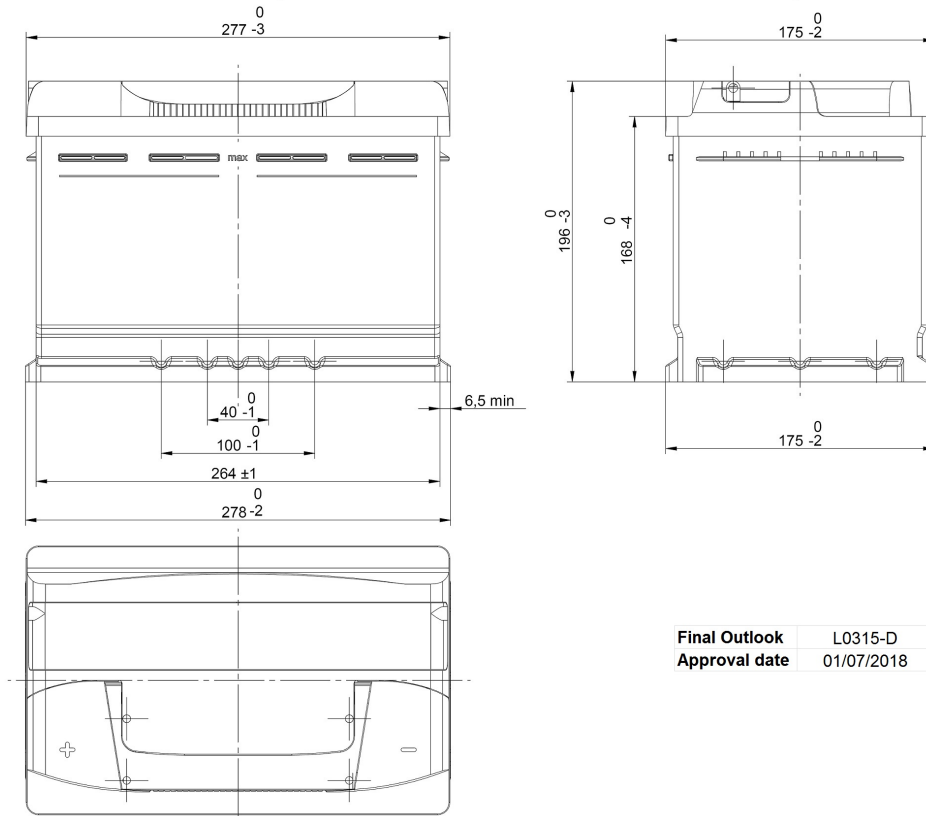

Central Article Code: L03068C15-D
Local Code: EB741

Created: 10/05/2018
Modified: 15/01/2019

Final Outlook L0315-D
Approval date 01/07/2018

PERFORMANCES

Voltage (V): 12 V
C20 (Ah): 74.0   20 h
Cranking (A): 680   EN
Charge: WET
Technology: Vented/Flooded
Grid: Ca/Ca

STD. DIMENSIONS

Length (mm ± 2): 278
Width (mm ± 2): 175
Height (mm ± 2): 190
Total Weight (kg ± 5%): 16.60

All figures show nominal values. Tolerances are according to EN50342 and applicable European Regulations.

CONTAINER

Type: L03   BLACK
Hold Down: B13
H.D. Adapter: No

COVER

Type: NPR   BLACK
Polarity: ETN 1
Terminals: EN taper post
Terminal Adapter: No
SOCI: No
Ventilation: Central
Filter: 2 Filters
Lateral Plug: Standard   Right side   BLACK shape

PLUGS

Type: 1 x NPR (Mani   BLACK

HANDLES

Type: 1 x NPR (Standard)   BLACK

OTHERS

Degassing Tube: No