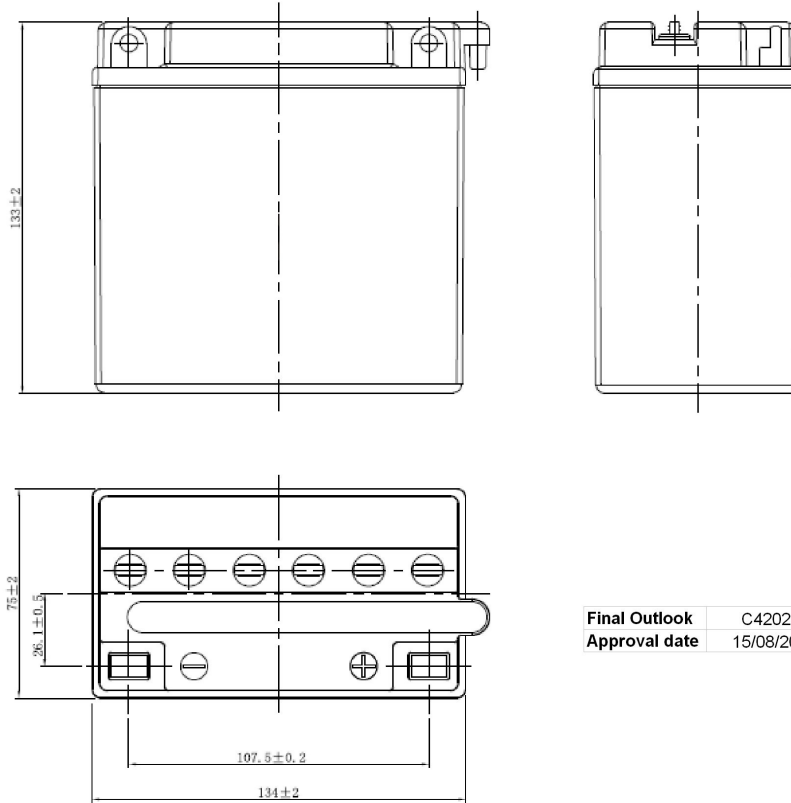

Central Article Code: C42010D02-A
 Local Code: EB7L-B

Created: 02/09/2005
 Modified: 28/02/2018

Final Outlook	C4202-A
Approval date	15/08/2010

PERFORMANCES		CONTAINER	
Voltage (V):	12 V	Type:	C42 WHITE
C20 (Ah):	8.0 10 h	Hold Down:	B0
Cranking (A):	85 EN	H.D. Adapter:	No
Charge:	DRY	COVER	
Technology:	Vented/Flooded	Type:	Motorbike (B ve BLACK
Grid:	Low Sb	Polarity:	ETN 0
		Terminals:	M06
		Terminal Adapter:	No
		SOCI:	No
		Ventilation:	Moto-B
		Filter:	No
		Lateral Plug:	No
STD. DIMENSIONS		PLUGS	
Length (mm ± 2):	135	Type:	6 x Moto Plug RED
Width (mm ± 2):	75	HANDLES	
Height (mm ± 2):	135	Type:	None
Total Weight (kg ± 5%):	2.90	OTHERS	
		Degassing Tube:	No

All figures show nominal values. Tolerances are according to EN50342 and applicable European Regulations.