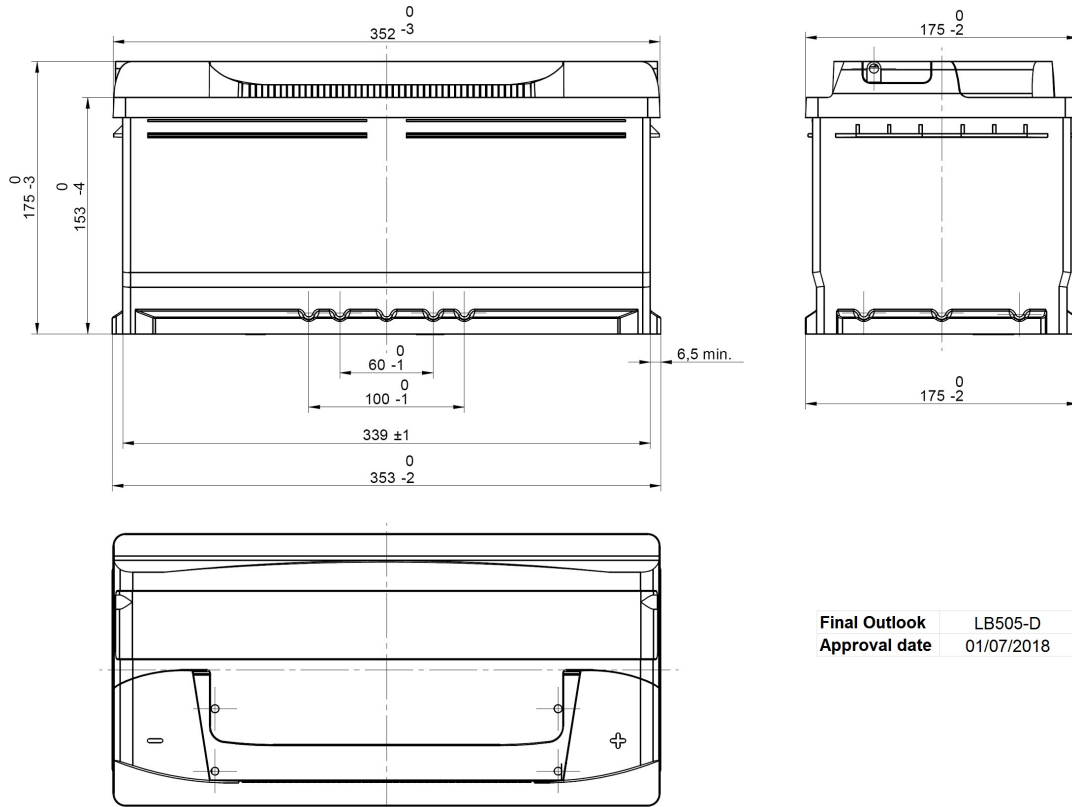

Central Article Code: LB5076C05-D
Local Code: EB852

Created: 10/05/2018
Modified: 20/12/2018

Final Outlook LB505-D
Approval date 01/07/2018

PERFORMANCES

Voltage (V): 12 V
C20 (Ah): 85.0 20 h
Cranking (A): 760 EN
Charge: WET
Technology: Vented/Flooded
Grid: Ca/Ca

STD. DIMENSIONS

Length (mm ± 2): 353
Width (mm ± 2): 175
Height (mm ± 2): 175
Total Weight (kg ± 5%): 19.60

All figures show nominal values. Tolerances are according to EN50342 and applicable European Regulations.

CONTAINER

Type: LB5 BLACK
Hold Down: B13
H.D. Adapter: No

COVER

Type: NPR BLACK
Polarity: ETN 0
Terminals: EN taper post
Terminal Adapter: No
SOCI: No
Ventilation: Central
Filter: 2 Filters
Lateral Plug: Standard Right side BLACK shape

PLUGS

Type: 1 x NPR (Mani BLACK

HANDLES

Type: 1 x NPR (Standard) BLACK

OTHERS

Degassing Tube: No