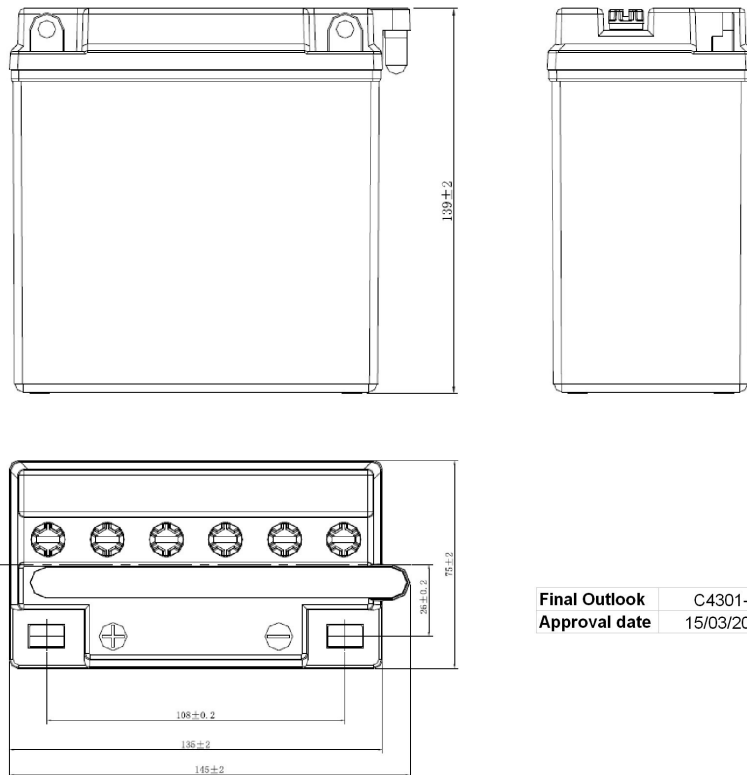

Central Article Code: C43010D01-A
 Local Code: EB9-B

Created: 09/01/2012
 Modified: 28/02/2018

Final Outlook	C4301-A
Approval date	15/03/2011

PERFORMANCES		CONTAINER	
Voltage (V):	12 V	Type:	C43 WHITE
C20 (Ah):	9.0 10 h	Hold Down:	B0
Cranking (A):	100 EN	H.D. Adapter:	No
Charge:	DRY	COVER	
Technology:	Vented/Flooded	Type:	Motorbike (B ve BLACK
Grid:	Low Sb	Polarity:	ETN 1
		Terminals:	M06
		Terminal Adapter:	No
		SOCI:	No
		Ventilation:	Moto-B
		Filter:	No
		Lateral Plug:	No
STD. DIMENSIONS		PLUGS	
Length (mm ± 2):	135	Type:	6 x Moto Plug RED
Width (mm ± 2):	75	HANDLES	
Height (mm ± 2):	140	Type:	None
Total Weight (kg ± 5%):	3.10	OTHERS	
		Degassing Tube:	No

All figures show nominal values. Tolerances are according to EN50342 and applicable European Regulations.