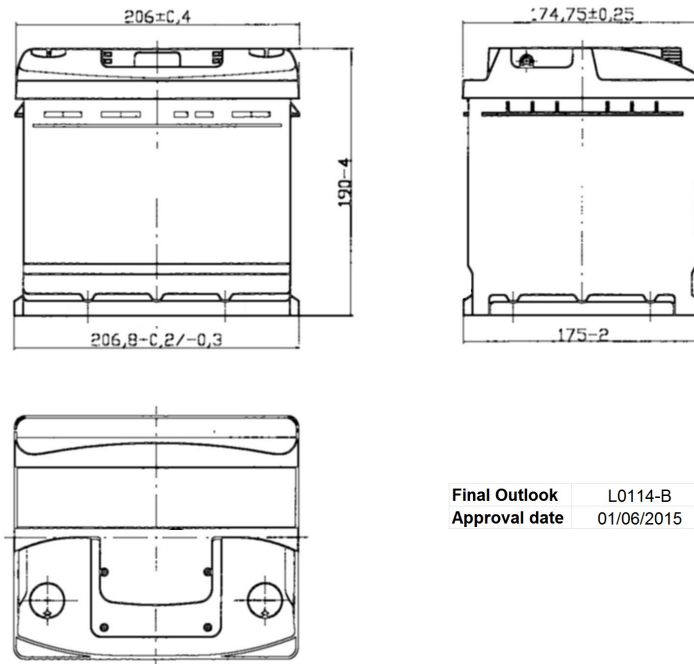

Central Article Code: L01036C14-B
 Local Code: EC440

Created: 22/09/2005
 Modified: 15/01/2019

Final Outlook	L0114-B
Approval date	01/06/2015

PERFORMANCES

Voltage (V):	12 V	
C20 (Ah):	44.0	20 h
Cranking (A):	360	EN
Charge:	WET	
Technology:	Vented/Flooded	
Grid:	Ca/Ca	

CONTAINER

Type:	L01	BLACK
Hold Down:	B13	
H.D. Adapter:	No	

COVER

Type:	NPR	BLACK
Polarity:	ETN 0	
Terminals:	EN taper post	
Terminal Adapter:	No	
SOCI:	No	
Ventilation:	Central	
Filter:	2 Filters	
Lateral Plug:	Standard	Right side BLACK shape

STD. DIMENSIONS

Length (mm ± 2):	207
Width (mm ± 2):	175
Height (mm ± 2):	190
Total Weight (kg ± 5%):	11.20

PLUGS

Type:	1 x NPR (Mani)	BLACK
-------	----------------	-------

HANDLES

Type:	1 x NPR (Thin)	BLACK
-------	----------------	-------