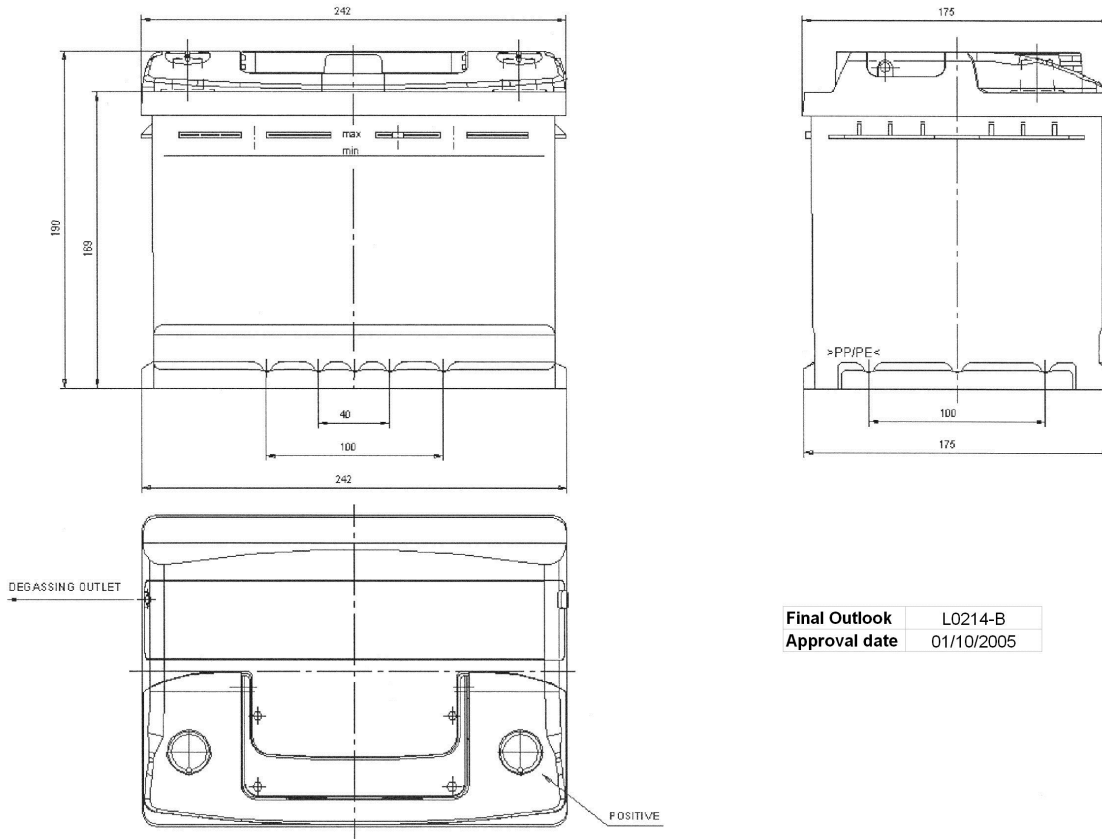

Central Article Code: L02046C14-B
 Local Code: EC550

Created: 23/09/2005
 Modified: 28/01/2019

PERFORMANCES

Voltage (V):	12 V	
C20 (Ah):	55.0	20 h
Cranking (A):	460	EN
Charge:	WET	
Technology:	Vented/Flooded	
Grid:	Ca/Ca	

STD. DIMENSIONS

Length (mm ± 2):	242
Width (mm ± 2):	175
Height (mm ± 2):	190
Total Weight (kg ± 5%):	13.40

All figures show nominal values. Tolerances are according to EN50342 and applicable European Regulations.

CONTAINER

Type:	L02	BLACK
Hold Down:	B13	
H.D. Adapter:	No	

COVER

Type:	NPR	BLACK
Polarity:	ETN 0	
Terminals:	EN taper post	
Terminal Adapter:	No	
SOCI:	No	
Ventilation:	Central	
Filter:	2 Filters	
Lateral Plug:	Standard	Right side BLACK shape