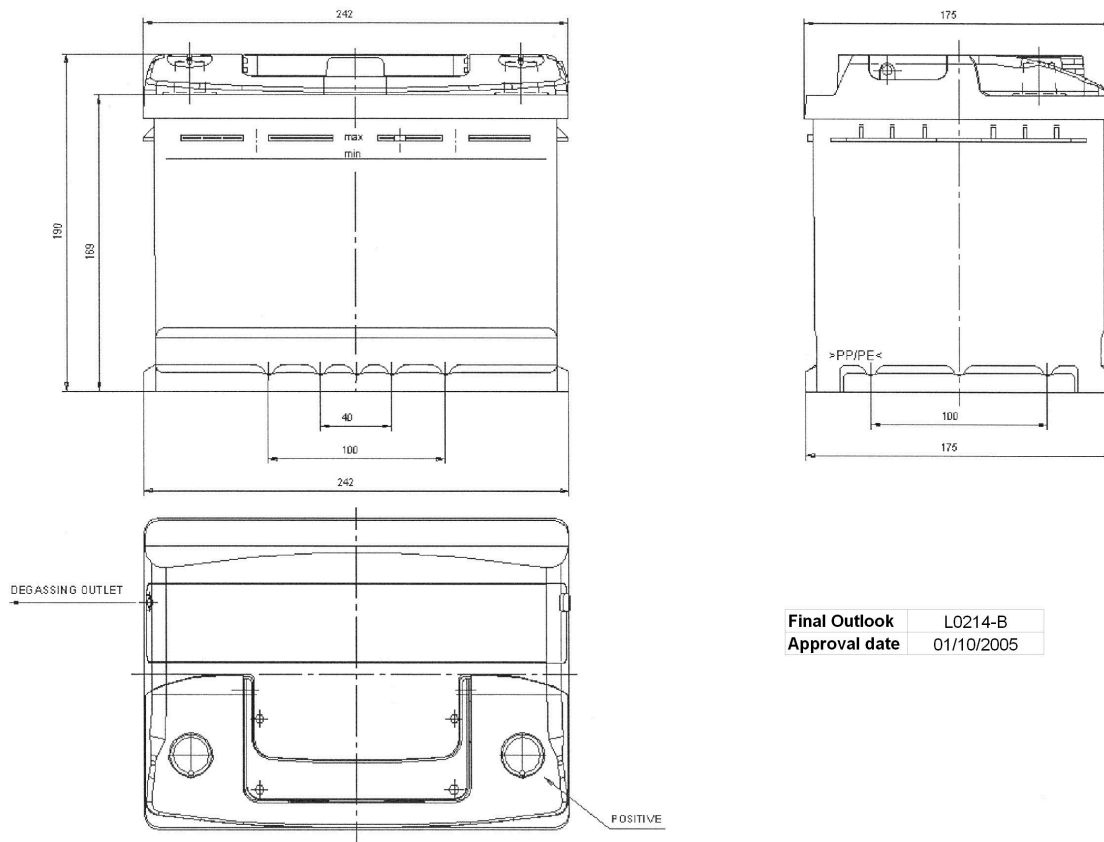

Central Article Code: L02046C14-B
 Local Code: EC600

Created: 23/09/2005
 Modified: 28/01/2019

Final Outlook	L0214-B
Approval date	01/10/2005

PERFORMANCES

Voltage (V):	12 V	
C20 (Ah):	55.0	20 h
Cranking (A):	460	EN
Charge:	WET	
Technology:	Vented/Flooded	
Grid:	Ca/Ca	

STD. DIMENSIONS

Length (mm ± 2):	242
Width (mm ± 2):	175
Height (mm ± 2):	190
Total Weight (kg ± 5%):	13.40

All figures show nominal values. Tolerances are according to EN50342 and applicable European Regulations.

CONTAINER

Type:	L02	BLACK
Hold Down:	B13	
H.D. Adapter:	No	

COVER

Type:	NPR	BLACK
Polarity:	ETN 0	
Terminals:	EN taper post	
Terminal Adapter:	No	
SOCI:	No	
Ventilation:	Central	
Filter:	2 Filters	
Lateral Plug:	Standard	Right side BLACK shape