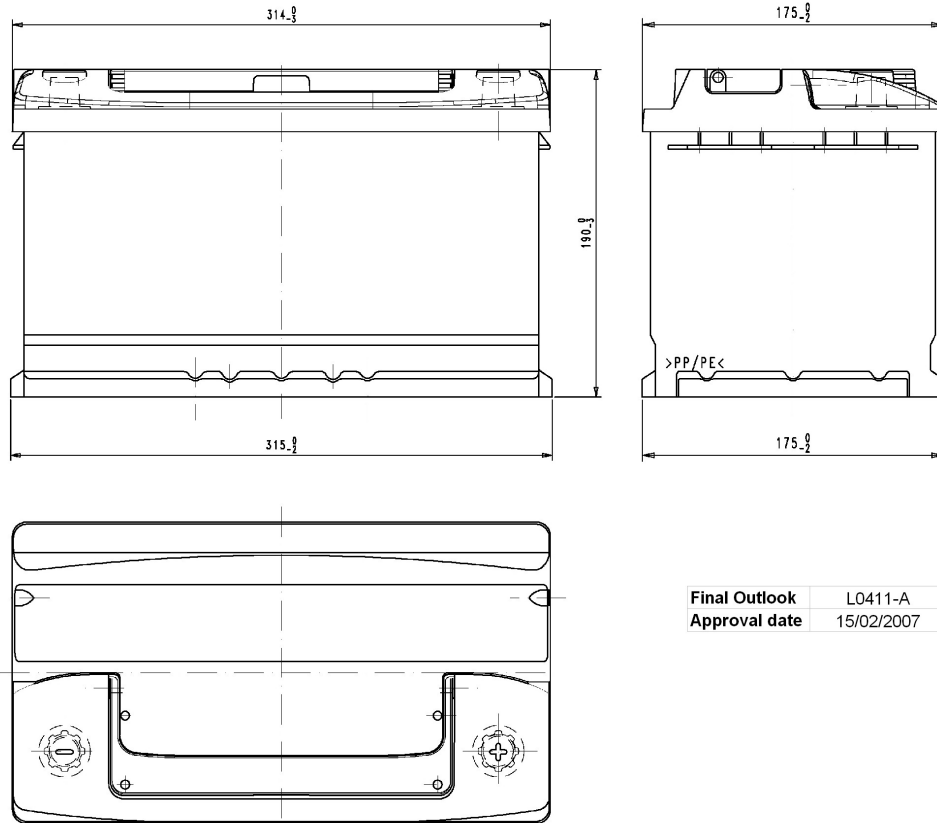

Central Article Code: L04066C11-A
 Local Code: EC800

Created: 12/03/2014
 Modified: 20/12/2018

PERFORMANCES		CONTAINER	
Voltage (V):	12 V	Type:	L04 BLACK
C20 (Ah):	80.0 20 h	Hold Down:	B13
Cranking (A):	640 EN	H.D. Adapter:	No
Charge:	WET	COVER	
Technology:	Vented/Flooded	Type:	NPR BLACK
Grid:	Ca/Ca	Polarity:	ETN 0
		Terminals:	EN taper post
		Terminal Adapter:	No
		SOCI:	No
		Ventilation:	Central
		Filter:	2 Filters
		Lateral Plug:	Standard Right side BLACK shape
STD. DIMENSIONS		PLUGS	
Length (mm ± 2):	315	Type:	1 x NPR (Mani BLACK
Width (mm ± 2):	175	HANDLES	
Height (mm ± 2):	190	Type:	1 x NPR (Thin) BLACK
Total Weight (kg ± 5%):	19.00	OTHERS	
		Degassing Tube:	No

All figures show nominal values. Tolerances are according to EN50342 and applicable European Regulations.