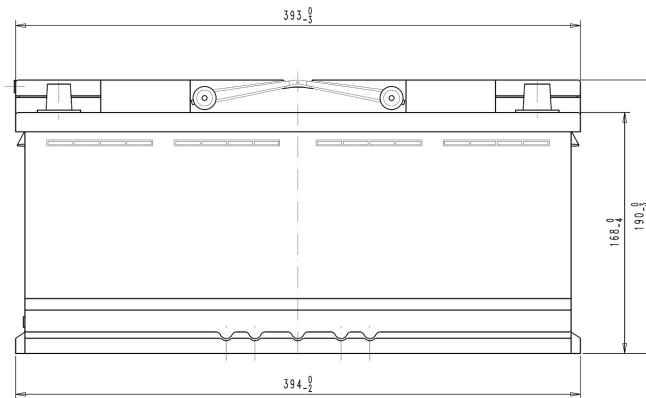

Central Article Code: L06096A05-D
 Local Code: EK1050

Created: 04/12/2017
 Modified: 20/12/2018

Final Outlook L0605-D
 Approval date 01/12/2017

PERFORMANCES

Voltage (V): 12 V
 C20 (Ah): 105.0 20 h
 Cranking (A): 950 EN
 Charge: CHARGED
 Technology: AGM
 Grid: Ca/Ca

STD. DIMENSIONS

Length (mm ± 2): 392
 Width (mm ± 2): 175
 Height (mm ± 2): 190
 Total Weight (kg ± 5%): 29.00

All figures show nominal values. Tolerances are according to EN50342 and applicable European Regulations.

CONTAINER

Type: L06 BLACK
 Hold Down: B13
 H.D. Adapter: No

COVER

Type: Double with Inte BLACK
 Polarity: ETN 0
 Terminals: EN taper post
 Terminal Adapter: No
 SOCI: No
 Ventilation: Central
 Filter: 2 Filters
 Lateral Plug: Standard Left side BLACK shape