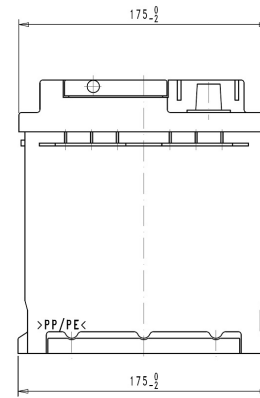

Central Article Code: L06096A05-D
 Local Code: EK1050

Created: 04/12/2017
 Modified: 20/12/2018

Final Outlook L0605-D
 Approval date 01/12/2017

PERFORMANCES

Voltage (V): 12 V
 C20 (Ah): 105.0 20 h
 Cranking (A): 950 EN
 Charge: CHARGED
 Technology: AGM
 Grid: Ca/Ca

STD. DIMENSIONS

Length (mm ± 2): 392
 Width (mm ± 2): 175
 Height (mm ± 2): 190
 Total Weight (kg ± 5%): 29.00

All figures show nominal values. Tolerances are according to EN50342 and applicable European Regulations.

CONTAINER

Type: L06 BLACK
 Hold Down: B13
 H.D. Adapter: No

COVER

Type: Double with Inte BLACK
 Polarity: ETN 0
 Terminals: EN taper post
 Terminal Adapter: No
 SOCI: No
 Ventilation: Central
 Filter: 2 Filters
 Lateral Plug: Standard Left side BLACK shape