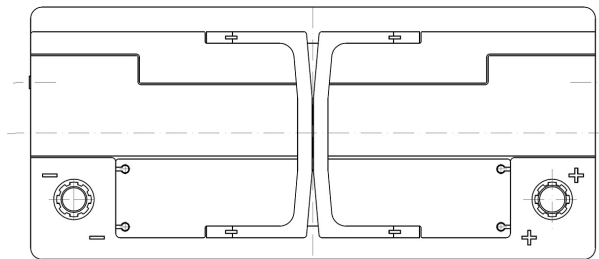

Central Article Code: L06096A05-D
 Local Code: EK1050

Created: 04/12/2017
 Modified: 20/12/2018

Final Outlook L0605-D
 Approval date 01/12/2017

PERFORMANCES

Voltage (V): 12 V
 C20 (Ah): 105.0 20 h
 Cranking (A): 950 EN
 Charge: CHARGED
 Technology: AGM
 Grid: Ca/Ca

STD. DIMENSIONS

Length (mm ± 2): 392
 Width (mm ± 2): 175
 Height (mm ± 2): 190
 Total Weight (kg ± 5%): 29.00

All figures show nominal values. Tolerances are according to EN50342 and applicable European Regulations.

CONTAINER

Type: L06 BLACK
 Hold Down: B13
 H.D. Adapter: No

COVER

Type: Double with Inte BLACK
 Polarity: ETN 0
 Terminals: EN taper post
 Terminal Adapter: No
 SOCI: No
 Ventilation: Central
 Filter: 2 Filters
 Lateral Plug: Standard Left side BLACK shape