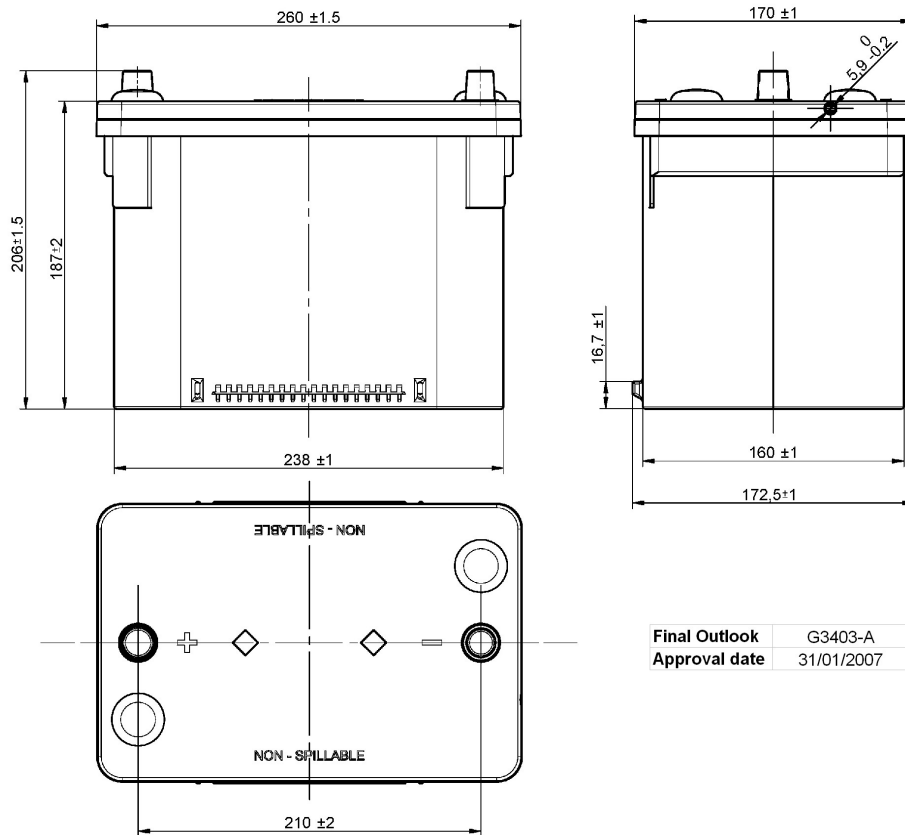

Central Article Code: G34081M03-A
 Local Code: EK508

Created: 06/09/2005
 Modified: 03/05/2018

PERFORMANCES

Voltage (V):	12 V	
C20 (Ah):	50.0	20 h
Cranking (A):	800	EN
Charge:	CHARGED	
Technology:	Orbital	
Grid:	Pb-Sn	

STD. DIMENSIONS

Length (mm ± 2):	260
Width (mm ± 2):	173
Height (mm ± 2):	206
Total Weight (kg ± 5%):	17.50

All figures show nominal values. Tolerances are according to EN50342 and applicable European Regulations.

CONTAINER

Type:	G34	BLACK
Hold Down:	B7	
H.D. Adapter:	No	

COVER

Type:	Double without	BLACK
Polarity:	ETN 9	
Terminals:	EN taper post	
Terminal Adapter:	No	
SOCI:	No	
Ventilation:	Central	
Filter:	1 Filter	
Lateral Plug:	No	