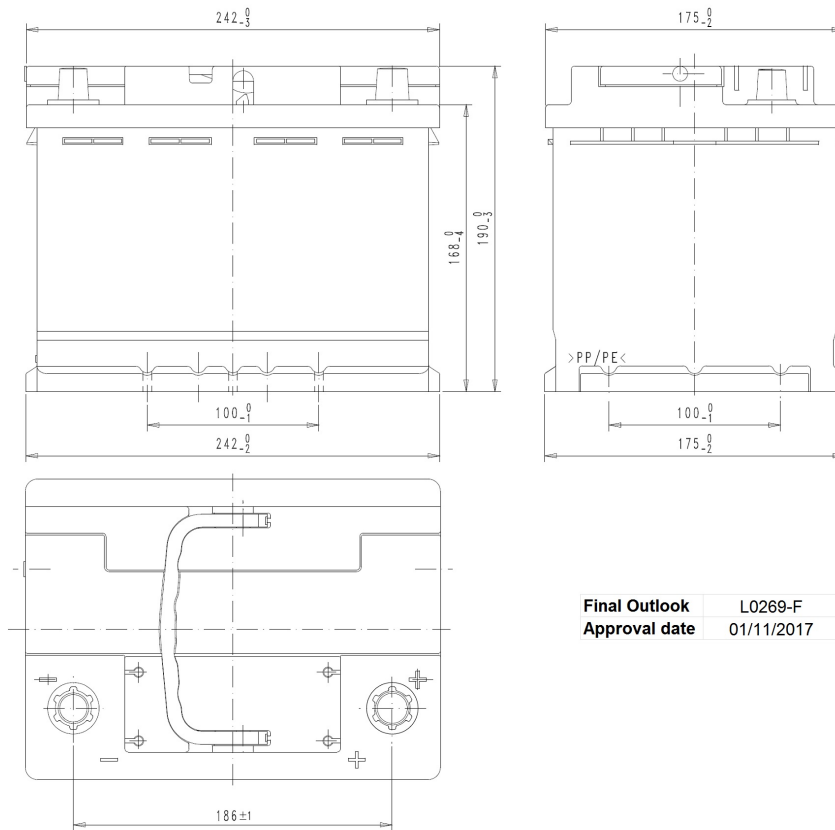

Central Article Code: L02069A69-F
Local Code: EK600

Created: 09/11/2017
Modified: 20/12/2018

PERFORMANCES

Voltage (V):	12 V	
C20 (Ah):	60.0	20 h
Cranking (A):	680	EN
Charge:	CHARGED	
Technology:	AGM	
Grid:	Ca/Ca	

STD. DIMENSIONS

Length (mm ± 2):	242
Width (mm ± 2):	175
Height (mm ± 2):	190
Total Weight (kg ± 5%):	17.80

All figures show nominal values. Tolerances are according to EN50342 and applicable European Regulations.

CONTAINER

Type:	L02	BLACK
Hold Down:	B13	
H.D. Adapter:	No	

COVER

Type:	Double with Inte BLACK		
Polarity:	ETN 0		
Terminals:	EN taper post		
Terminal Adapter:	No		
SOCI:	No		
Ventilation:	Central		
Filter:	2 Filters		
Lateral Plug:	Standard	Left side	BLACK shape

PLUGS

Type:	1 x Vent Seale	BLACK

HANDLES

Type:	1 x Integrated	BLACK

OTHERS

Degassing Tube:	No