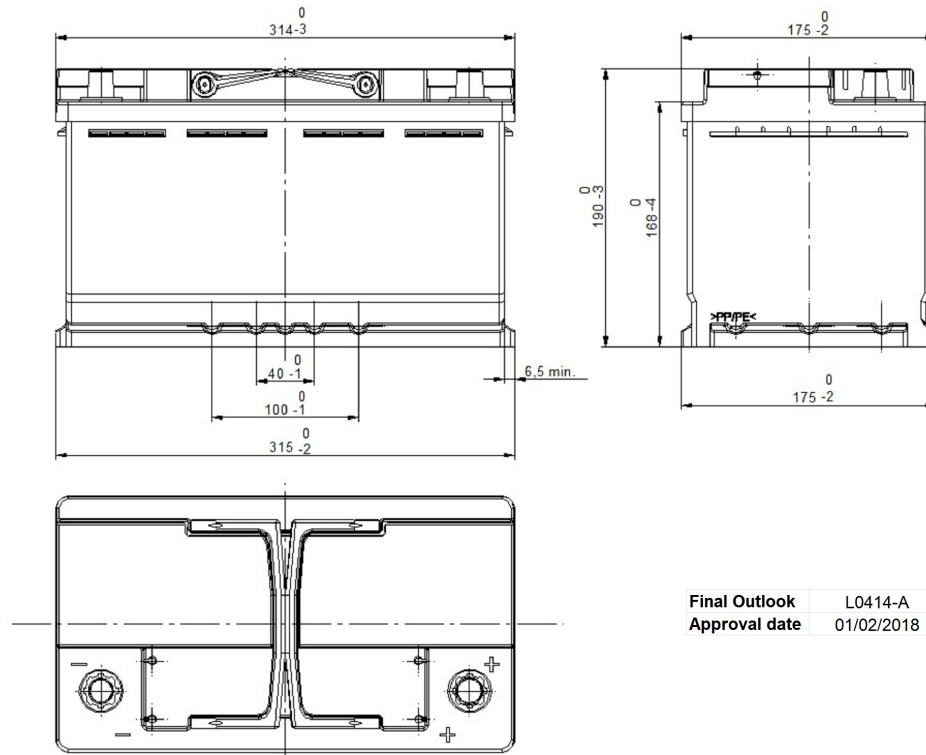

Central Article Code: L04076C14-A
 Local Code: EL800

Created: 02/02/2018
 Modified: 20/12/2018

Final Outlook L0414-A
 Approval date 01/02/2018

PERFORMANCES		CONTAINER	
Voltage (V):	12 V	Type:	L04 BLACK
C20 (Ah):	79.0 20 h	Hold Down:	B13
Cranking (A):	720 EN	H.D. Adapter:	No
Charge:	WET	COVER	
Technology:	Vented/Flooded	Type:	Double with Inte BLACK
Grid:	Ca/Ca	Polarity:	ETN 0
		Terminals:	EN taper post
		Terminal Adapter:	No
		SOCI:	No
		Ventilation:	Central
		Filter:	1 Filter at Left
		Lateral Plug:	No
STD. DIMENSIONS		PLUGS	
Length (mm ± 2):	315	Type:	1 x Vent Seale BLACK
Width (mm ± 2):	175	HANDLES	
Height (mm ± 2):	190	Type:	2 x PSL OE Integrate BLACK
Total Weight (kg ± 5%):	22.70	OTHERS	
		Degassing Tube:	No

All figures show nominal values. Tolerances are according to EN50342 and applicable European Regulations.