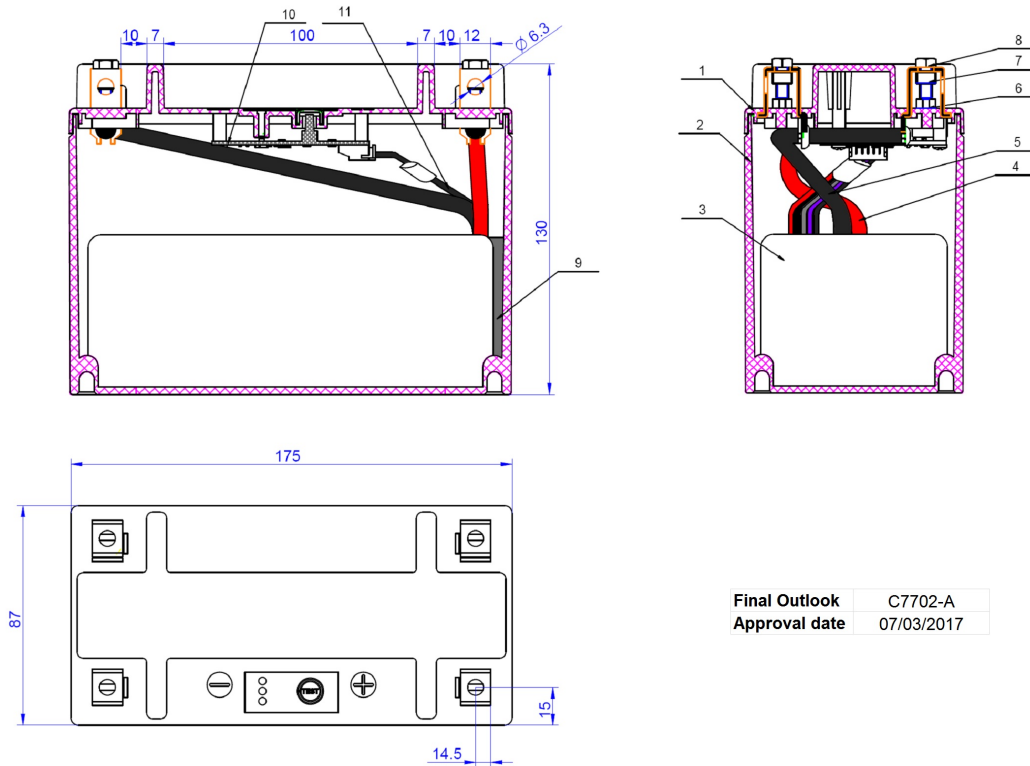

Central Article Code: C77038L02-A
 Local Code: ELTX20H

Created: 29/09/2016
 Modified: 07/03/2017

PERFORMANCES		CONTAINER	
Voltage (V):	12 V	Type:	C77 BLACK
C20 (Ah):	7.0 10 h	Hold Down:	B0
Cranking (A):	380 25° test	H.D. Adapter:	No
Charge:	CHARGED	COVER	
Technology:	Li-ion	Type:	Motorbike (centr ORANGE (Li-ion MC))
Grid:	LiFePO4	Polarity:	ETN 1
		Terminals:	M12 (Squad Terminals)
		Terminal Adapter:	No
		SOCI:	Digital SOCI
		Ventilation:	Central
		Filter:	No
		Lateral Plug:	No
STD. DIMENSIONS		PLUGS	
Length (mm ± 2):	175	Type:	1 x Not define NOT SIGNIFICANT
Width (mm ± 2):	90	HANDLES	
Height (mm ± 2):	130	Type:	None
Total Weight (kg ± 5%):	1.30	OTHERS	
		Degassing Tube:	No

All figures show nominal values. Tolerances are according to EN50342 and applicable European Regulations.