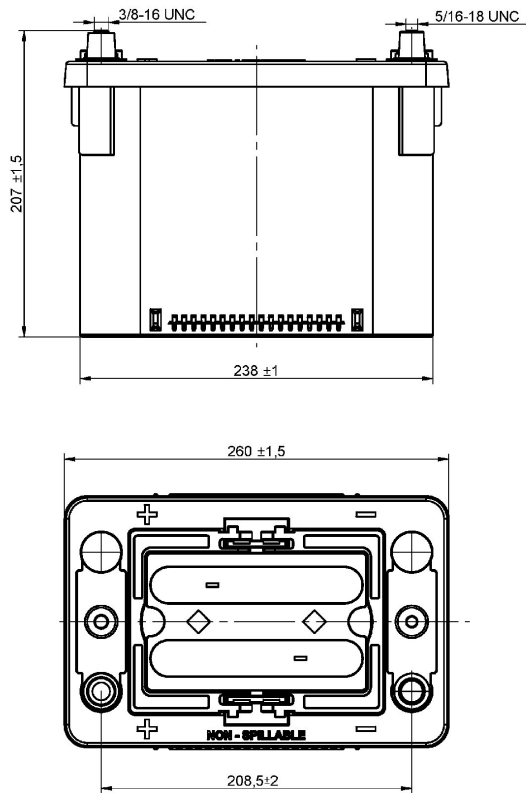

Central Article Code: G34080M10-A
 Local Code: EM1000

Created: 11/06/2010
 Modified: 03/05/2018

Final Outlook	G3410-A
Approval date	01/11/2010

PERFORMANCES		CONTAINER	
Voltage (V):	12 V	Type:	G34 BLACK
C20 (Ah):	50.0 20 h	Hold Down:	B7
Cranking (A):	800 EN	H.D. Adapter:	No
Charge:	CHARGED	COVER	
Technology:	Orbital	Type:	Maxxima/Orbital BLACK
Grid:	Pb-Sn	Polarity:	ETN 1
		Terminals:	SAE M 3/8"- 5/16" taper&stud
		Terminal Adapter:	No
		SOCI:	No
		Ventilation:	Central
		Filter:	2 Filters
		Lateral Plug:	No
STD. DIMENSIONS		PLUGS	
Length (mm ± 2):	260	Type:	6 x Valve+Cov BLACK
Width (mm ± 2):	173	HANDLES	
Height (mm ± 2):	206	Type:	2 x Integrated BLACK
Total Weight (kg ± 5%):	17.90	OTHERS	
		Degassing Tube:	No
			3/8-5/16 nuts in plastic bag

All figures show nominal values. Tolerances are according to EN50342 and applicable European Regulations.