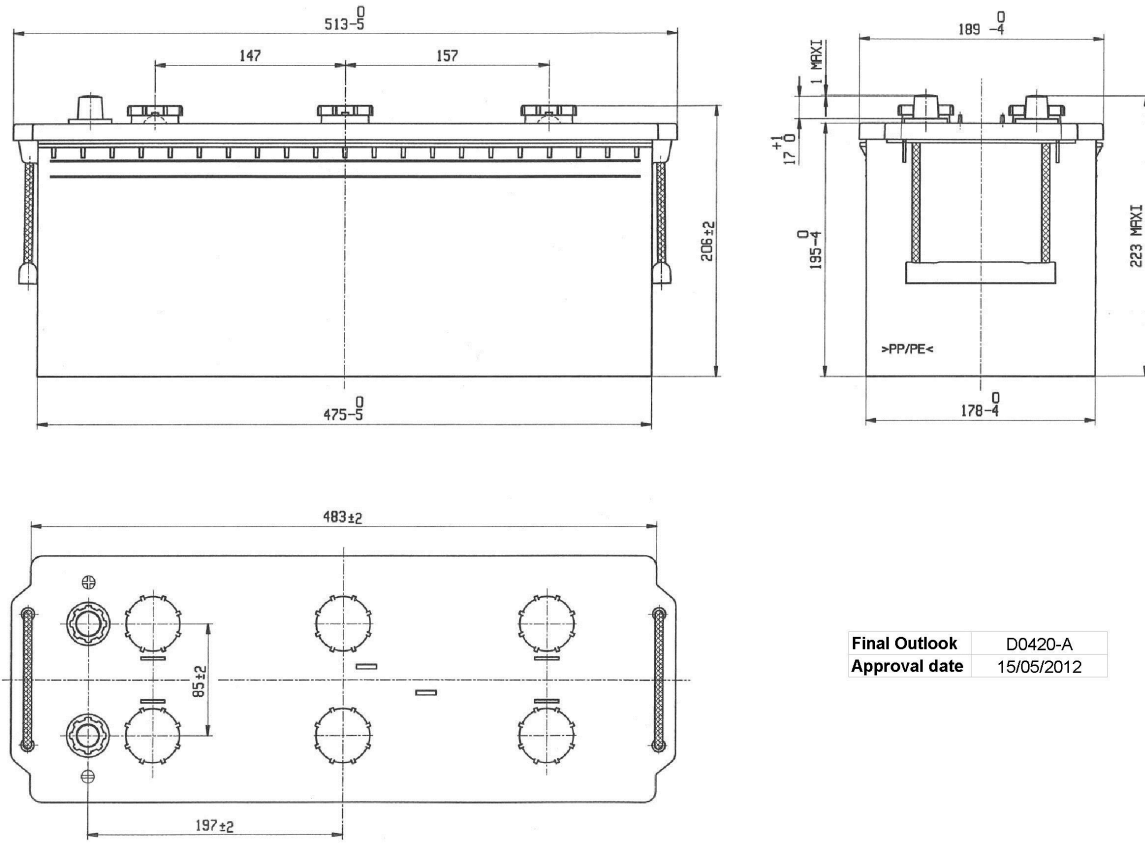

Central Article Code: D04077W20-A
 Local Code: ER 660

Created: 24/05/2012
 Modified: 05/03/2019

Final Outlook	D0420-A
Approval date	15/05/2012

PERFORMANCES

Voltage (V):	12 V	
C20 (Ah):	140.0	20 h
Cranking (A):	750	EN
Charge:	WET	
Technology:	Vented/Flooded	
Grid:	Hybrid	

CONTAINER

Type:	D04	BLACK
Hold Down:	B0	
H.D. Adapter:	No	

COVER

Type:	Flat/Screw	BLUE LIGHT
Polarity:	ETN 3	
Terminals:	EN taper post	
Terminal Adapter:	No	
SOCI:	No	
Ventilation:	Independent	
Filter:	No	
Lateral Plug:	No	

STD. DIMENSIONS

Length (mm ± 2):	513
Width (mm ± 2):	189
Height (mm ± 2):	223
Total Weight (kg ± 5%):	37.30

PLUGS

Type:	6 x M27(STS)	BLACK
-------	--------------	-------

HANDLES

Type:	2 x Rope (Rigid holde	BLACK
-------	-----------------------	-------