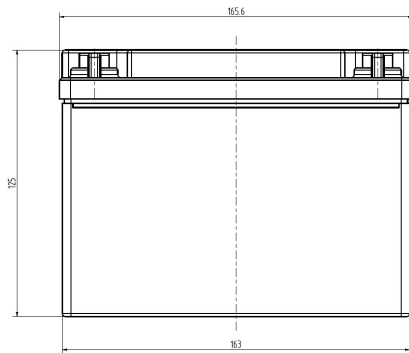

Central Article Code: P24024G01-A
 Local Code: ES 290

Created: 07/09/2005
 Modified: 20/03/2019

Final Outlook	P2401-A
Approval date	01/06/2013

PERFORMANCES

Voltage (V): 12 V
 C20 (Ah): 25.0 20 h
 Cranking (A): 0 EN
 Charge: CHARGED
 Technology: GEL
 Grid: Ca/Ca

CONTAINER

Type: P24 BLACK
 Hold Down: B0
 H.D. Adapter: No

COVER

Type: DIN BLACK
 Polarity: ETN 0
 Terminals: Flat lug hole M5
 Terminal Adapter: No
 SOCI: No
 Ventilation: Independent
 Filter: No
 Lateral Plug: No

STD. DIMENSIONS

Length (mm ± 2): 166
 Width (mm ± 2): 175
 Height (mm ± 2): 125
 Total Weight (kg ± 5%): 9.60

PLUGS

Type: 6 x M18 Valve GREY MEDIUM

HANDLES

Type: None

OTHERS

Degassing Tube: No