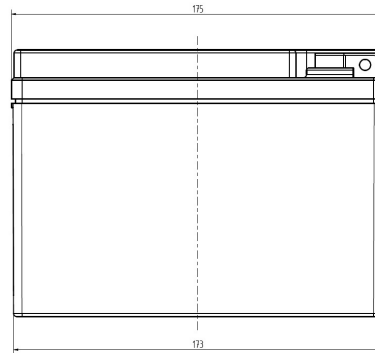

Central Article Code: P24024G01-A
 Local Code: ES 290

Created: 07/09/2005
 Modified: 20/03/2019

Final Outlook	P2401-A
Approval date	01/06/2013

PERFORMANCES

Voltage (V): 12 V
 C20 (Ah): 25.0 20 h
 Cranking (A): 0 EN
 Charge: CHARGED
 Technology: GEL
 Grid: Ca/Ca

CONTAINER

Type: P24 BLACK
 Hold Down: B0
 H.D. Adapter: No

COVER

Type: DIN BLACK
 Polarity: ETN 0
 Terminals: Flat lug hole M5
 Terminal Adapter: No
 SOCI: No
 Ventilation: Independent
 Filter: No
 Lateral Plug: No

STD. DIMENSIONS

Length (mm ± 2): 166
 Width (mm ± 2): 175
 Height (mm ± 2): 125
 Total Weight (kg ± 5%): 9.60

PLUGS

Type: 6 x M18 Valve GREY MEDIUM

HANDLES

Type: None

OTHERS

Degassing Tube: No