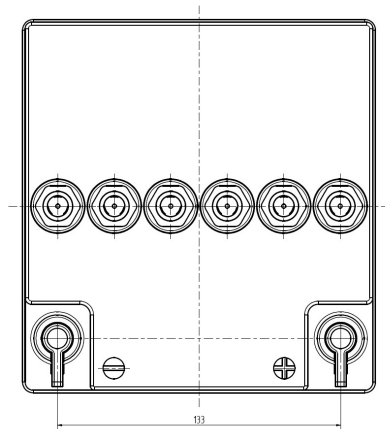

Central Article Code: P24024G01-A
 Local Code: ES 290

Created: 07/09/2005
 Modified: 20/03/2019

Final Outlook	P2401-A
Approval date	01/06/2013

PERFORMANCES

Voltage (V): 12 V
 C20 (Ah): 25.0 20 h
 Cranking (A): 0 EN
 Charge: CHARGED
 Technology: GEL
 Grid: Ca/Ca

CONTAINER

Type: P24 BLACK
 Hold Down: B0
 H.D. Adapter: No

COVER

Type: DIN BLACK
 Polarity: ETN 0
 Terminals: Flat lug hole M5
 Terminal Adapter: No
 SOCI: No
 Ventilation: Independent
 Filter: No
 Lateral Plug: No

STD. DIMENSIONS

Length (mm ± 2): 166
 Width (mm ± 2): 175
 Height (mm ± 2): 125
 Total Weight (kg ± 5%): 9.60

PLUGS

Type: 6 x M18 Valve GREY MEDIUM

HANDLES

Type: None

OTHERS

Degassing Tube: No