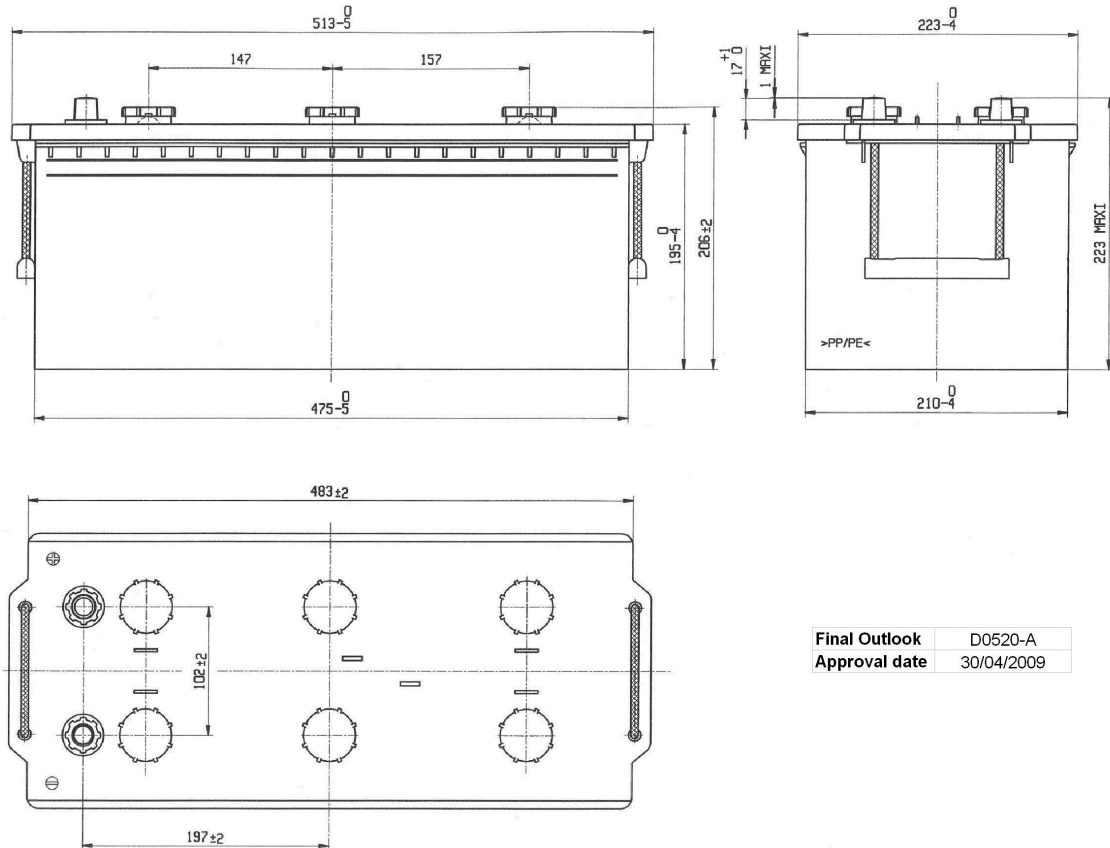

Central Article Code: D05090R20-A
 Local Code: ET1300

Created: 31/03/2009
 Modified: 05/09/2018

PERFORMANCES

Voltage (V):	12 V	
C20 (Ah):	180.0	20 h
Cranking (A):	900	EN
Charge:	WET	
Technology:	Semi-Traction	
Grid:	4% Sb	

STD. DIMENSIONS

Length (mm ± 2):	513
Width (mm ± 2):	223
Height (mm ± 2):	223
Total Weight (kg ± 5%):	49.70

All figures show nominal values. Tolerances are according to EN50342 and applicable European Regulations.

CONTAINER

Type:	D05	WHITE
Hold Down:	B0	
H.D. Adapter:	No	

COVER

Type:	Flat/Screw	WHITE
Polarity:	ETN 3	
Terminals:	EN taper post	
Terminal Adapter:	No	
SOCI:	No	
Ventilation:	Independent	
Filter:	No	
Lateral Plug:	No	

PLUGS

Type:	6 x M27(STS)	RED
-------	--------------	-----

HANDLES

Type:	2 x Rope (Rigid holde	BLACK
-------	-----------------------	-------

OTHERS

Degassing Tube:	No
-----------------	----