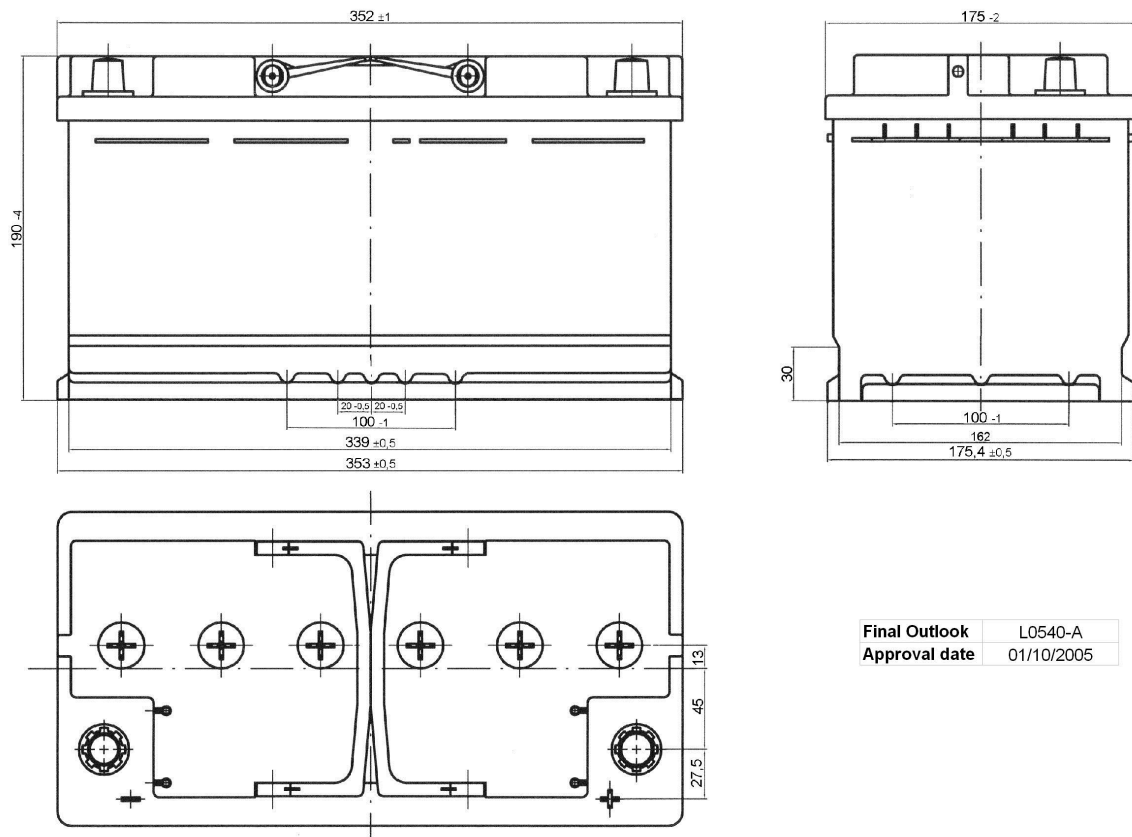

Central Article Code: L05080R40-A
 Local Code: ET 650

Created: 08/09/2005
 Modified: 05/09/2018

PERFORMANCES

Voltage (V):	12 V	
C20 (Ah):	100.0	20 h
Cranking (A):	800	EN
Charge:	WET	
Technology:	Semi-Traction	
Grid:	4% Sb	

STD. DIMENSIONS

Length (mm ± 2):	353
Width (mm ± 2):	175
Height (mm ± 2):	190
Total Weight (kg ± 5%):	26.50

All figures show nominal values. Tolerances are according to EN50342 and applicable European Regulations.

CONTAINER

Type:	L05	WHITE
Hold Down:	B13	
H.D. Adapter:	No	

COVER

Type:	Kamina with ha	WHITE
Polarity:	ETN 0	
Terminals:	EN taper post	
Terminal Adapter:	No	
SOCI:	No	
Ventilation:	Central	
Filter:	No	
Lateral Plug:	No	

PLUGS

Type:	6 x M18K	WHITE
-------	----------	-------

HANDLES

Type:	2 x Integrated	BLACK
-------	----------------	-------

OTHERS

Degassing Tube:	No
-----------------	----