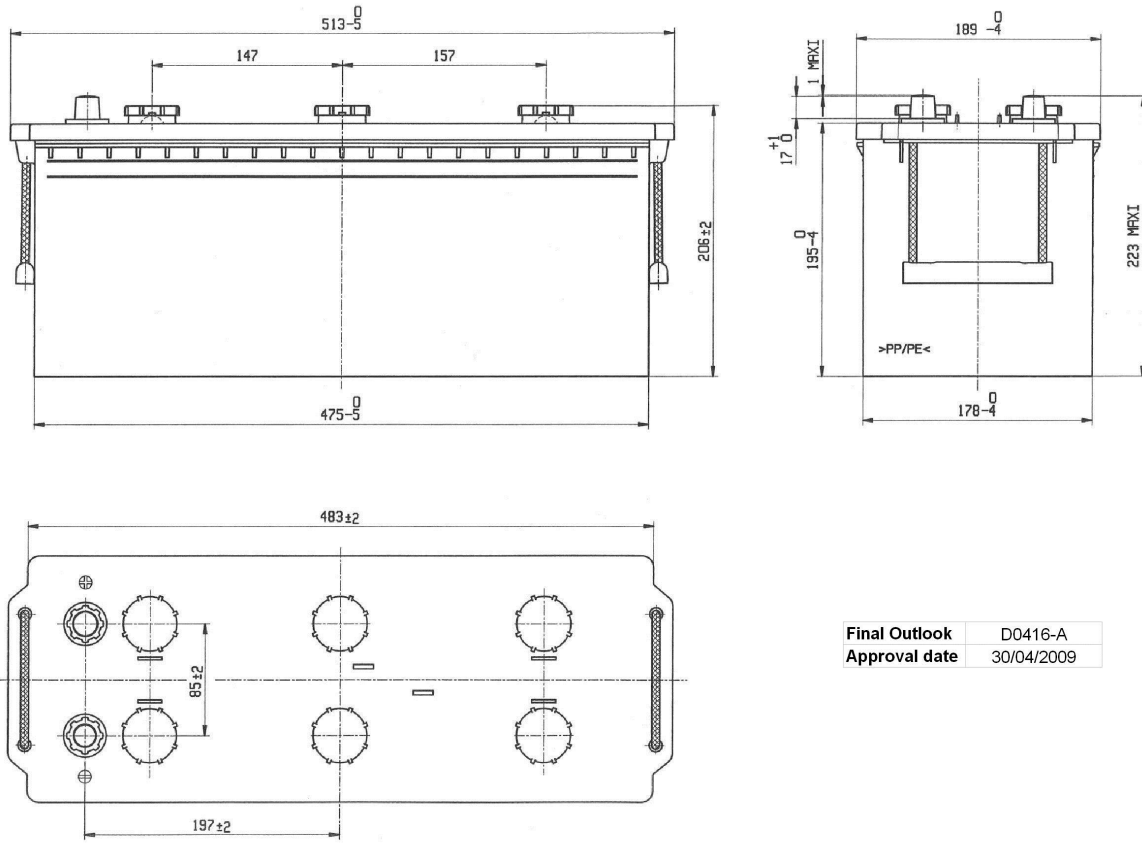

Central Article Code: D04070R16-A
 Local Code: ET 950

Created: 31/03/2009
 Modified: 05/09/2018

Final Outlook	D0416-A
Approval date	30/04/2009

PERFORMANCES

Voltage (V): 12 V
 C20 (Ah): 135.0 20 h
 Cranking (A): 700 EN
 Charge: WET
 Technology: Semi-Traction
 Grid: 4% Sb

CONTAINER

Type: D04 WHITE
 Hold Down: B0
 H.D. Adapter: No

COVER

Type: Flat/Screw WHITE
 Polarity: ETN 3
 Terminals: EN taper post
 Terminal Adapter: No
 SOCI: No
 Ventilation: Independent
 Filter: No
 Lateral Plug: No

STD. DIMENSIONS

Length (mm ± 2): 513
 Width (mm ± 2): 189
 Height (mm ± 2): 223
 Total Weight (kg ± 5%): 39.50

PLUGS

Type: 6 x M27(STS) RED

HANDLES

Type: 2 x Rope (Rigid holde) BLACK

OTHERS

Degassing Tube: No