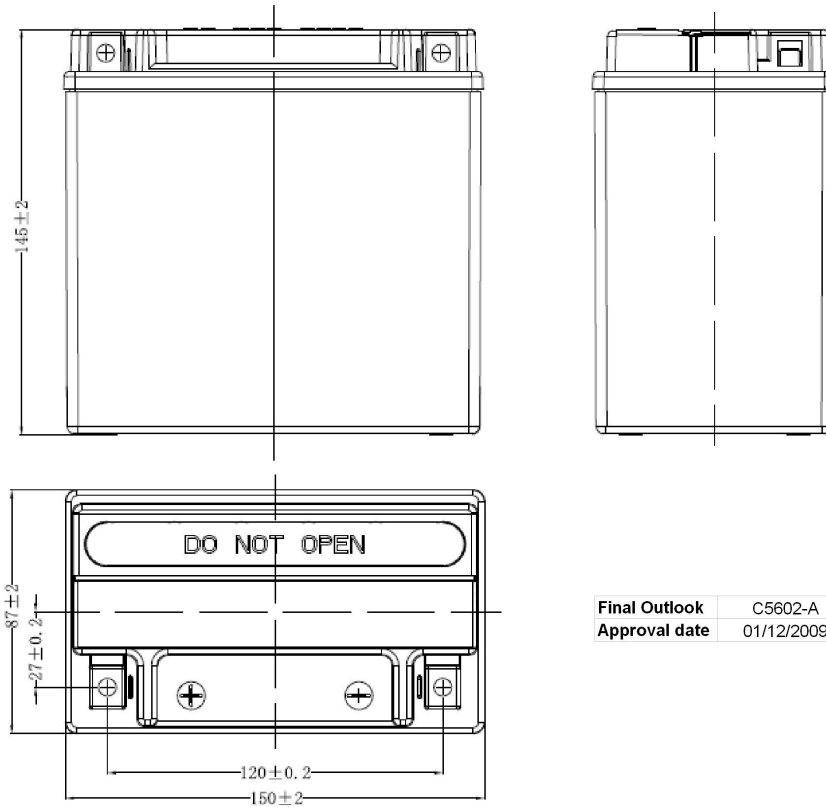

Central Article Code: C56020F02-A  
 Local Code: ETX14-BS

Created: 26/10/2006  
 Modified: 13/02/2018

Final Outlook	C5602-A
Approval date	01/12/2009

PERFORMANCES		CONTAINER	
Voltage (V):	12 V	Type:	C56 BLACK
C20 (Ah):	12.0 10 h	Hold Down:	B0
Cranking (A):	200 EN	H.D. Adapter:	No
Charge:	DRY	COVER	
Technology:	AGM	Type:	Motorbike (inde BLACK
Grid:	Ca/Ca	Polarity:	ETN 1
		Terminals:	M04
		Terminal Adapter:	Harley-D Kit
		SOCI:	No
		Ventilation:	Sealed
		Filter:	No
		Lateral Plug:	No
STD. DIMENSIONS		PLUGS	
Length (mm ± 2):	150	Type:	1 x Vent BLACK
Width (mm ± 2):	90	HANDLES	
Height (mm ± 2):	145	Type:	None
Total Weight (kg ± 5%):	4.50	OTHERS	
		Degassing Tube:	No
			YTX14-BS

All figures show nominal values. Tolerances are according to EN50342 and applicable European Regulations.