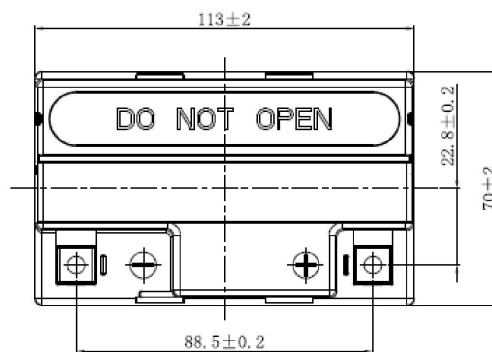

Central Article Code: C35005F02-A
 Local Code: ETX4L-BS

Created: 26/10/2006
 Modified: 25/01/2017

Final Outlook	C3502-A
Approval date	01/12/2009

PERFORMANCES		CONTAINER	
Voltage (V):	12 V	Type:	C35 BLACK
C20 (Ah):	3.0 10 h	Hold Down:	B0
Cranking (A):	50 EN	H.D. Adapter:	No
Charge:	DRY	COVER	
Technology:	AGM	Type:	Motorbike (inde BLACK
Grid:	Ca/Ca	Polarity:	ETN 0
		Terminals:	M04
		Terminal Adapter:	No
		SOCI:	No
		Ventilation:	Sealed
		Filter:	No
		Lateral Plug:	No
STD. DIMENSIONS		PLUGS	
Length (mm ± 2):	115	Type:	1 x Vent BLACK
Width (mm ± 2):	70	HANDLES	
Height (mm ± 2):	85	Type:	None
Total Weight (kg ± 5%):	1.50	OTHERS	
		Degassing Tube:	No
			YTX4L-BS