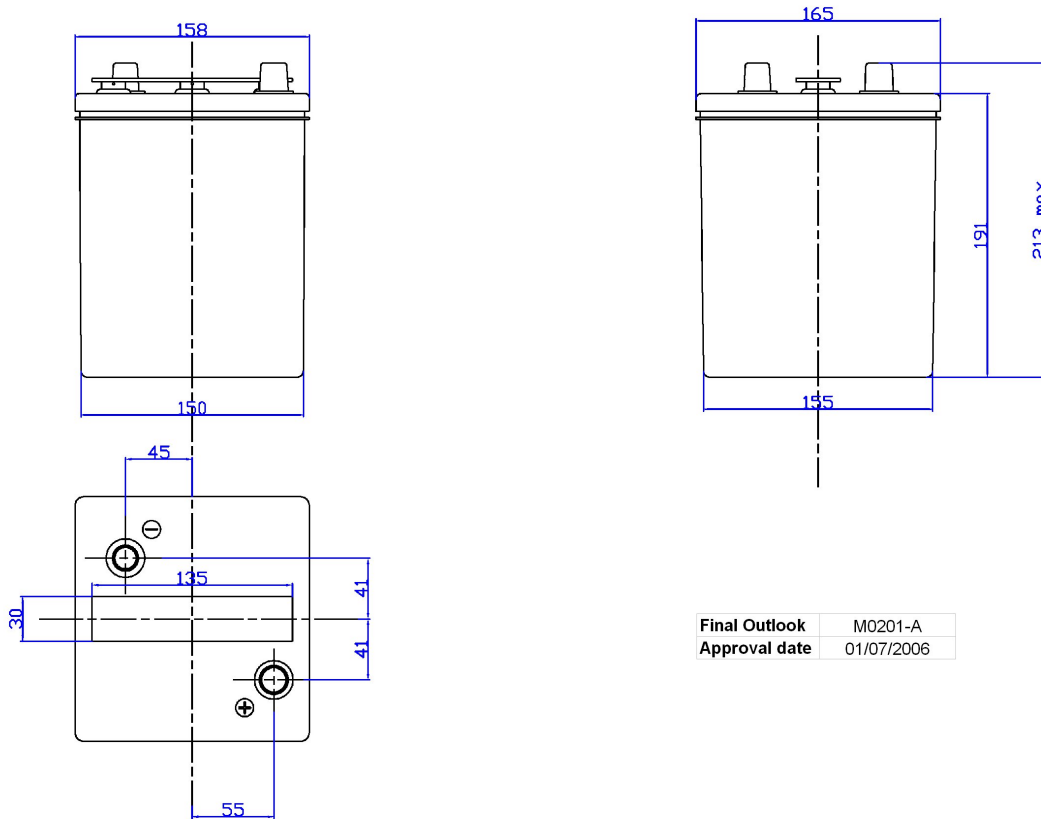

Central Article Code: M02060W01-A
 Local Code: EU 80-6

Created: 07/09/2005
 Modified: 04/03/2014

Final Outlook	M0201-A
Approval date	01/07/2006

PERFORMANCES		CONTAINER	
Voltage (V):	6 V	Type:	M02 BLACK
C20 (Ah):	80.0 20 h	Hold Down:	B0
Cranking (A):	600 EN	H.D. Adapter:	No
Charge:	WET	COVER	
Technology:	Vented/Flooded	Type:	Flat/Screw BLACK
Grid:	Hybrid	Polarity:	ETN 0
		Terminals:	EN taper post
		Terminal Adapter:	No
		SOCI:	No
		Ventilation:	Independent
		Filter:	No
		Lateral Plug:	No
STD. DIMENSIONS		PLUGS	
Length (mm ± 2):	158	Type:	3 x M27 BLACK
Width (mm ± 2):	165	HANDLES	
Height (mm ± 2):	220	Type:	None
Total Weight (kg ± 5%):	11.00	OTHERS	
		Degassing Tube:	No

All figures show nominal values. Tolerances are according to EN50342 and applicable European Regulations.