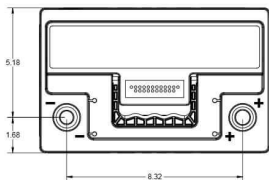

## Drawings & Terminal Position

**ODP-AGM48/H6/L3  
RIGHT POSITIVE  
SAE TERMINALS**

#### Dimensions and Weight

Length	10.9 in / 277 mm
Width	6.9 in / 175 mm
Height (terminals included)	7.4 in / 188 mm
Height (container)	7.5 in / 191 mm
Weight	48 lbs / 21.8 kg