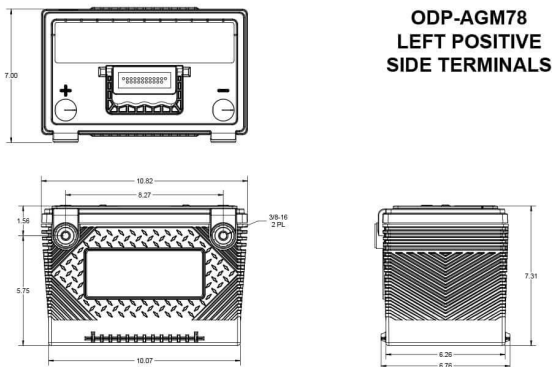

Drawings & Terminal Position

Handling and Storage

- Can be mounted or stored in any orientation except inverted
- 2-years storage life at 77°F (25°C) without needing to charge. Recharge when the OCV is <12.2V (50% SOC).
- Classified as non-spillable and approved as non-hazardous cargo for ground, sea and air transportation in accordance with the requirements of IMDG (International Maritime code for Dangerous Goods) and ICAO (International Civil Aviation Organisation)

Technical Data Sheet

ODP-AGM78

(78-790)

Battery Type

- Group 78 SAE lead posts
- Absorbed Glass Mat (AGM) with Thin Plate Pure Lead (TPPL)
- Advanced dual purpose battery for engine start and deep cycle use

Dimensions and Weight

Length	10.8 in / 274 mm
Width	6.8 in / 173 mm
Height (terminals included)	7.4 in / 188 mm
Height (container)	7.4 in / 188 mm
Weight	47.1 lbs / 21.4 kg

Temperature

Operating temperature range	-40°F / -40°C to 140°F / +60°C
Optimum storage temperature	68°F / +20°C